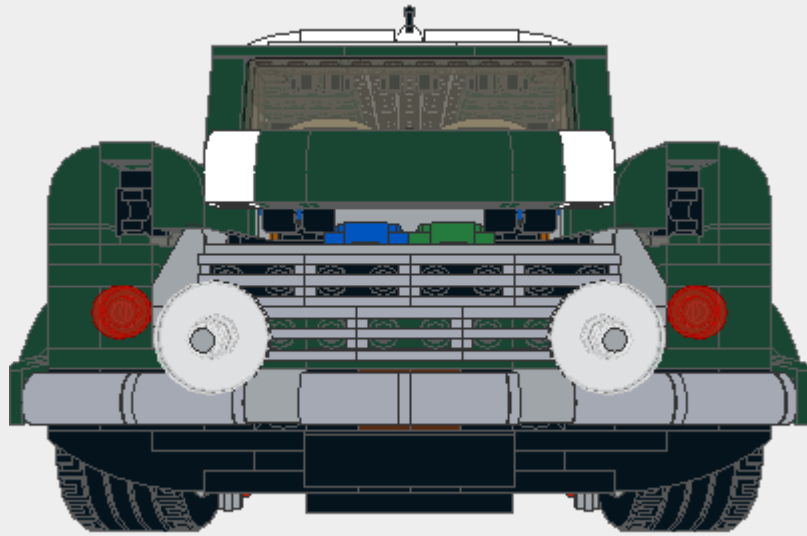

Parts List for 10242 RC Mini Cooper.Idr (1073 parts)

Part	Color	Quantity	Description
	0: Black	5	Hinge 2 x 2 Top
	19: Tan	8	Slope Brick Curved 4 x 1
	288: Dark Green	14	Brick 1 x 4 x 1 & 1/3 with Curved Top
	288: Dark Green	4	Windscreen 3 x 6 x 1 Curved
	71: Light Bluish Gray	4	Wheel Cover 9 Spoke for Wheel 14 x 17
	15: White	2	Tile 1 x 3 with Groove
	72: Dark Bluish Gray	7	Tile 1 x 3 with Groove
	288: Dark Green	8	Tile 1 x 3 with Groove
	0: Black	4	Plate 1 x 2 with Clip Horizontal on End (Thick C-Clip)