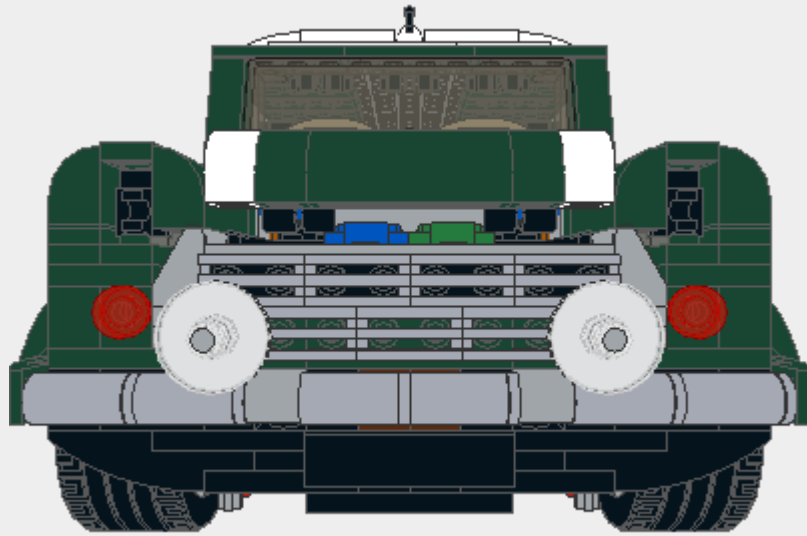

Parts List for 10242 RC Mini Cooper.Idr (1073 parts)

Part	Color	Quantity	Description
	4211775 71: Light Bluish Gray	2	Technic Cross Block 1 x 2 (Axle/Pin)
	654126 0: Black	11	Technic Brick 1 x 1 with Hole
	4514553 1: Blue	16	Technic Pin Long with Friction and Slot
	4211086 72: Dark Bluish Gray	2	Technic Axle 3 with Stud
	4565452 19: Tan	1	Technic Gear 12 Tooth Bevel
	663224 14: Yellow	1	Technic Beam 3 x 0.5 Liftarm
	4157277 19: Tan	3	Tile 1 x 6
	6051386 80: Metallic Silver	13	Technic Pin Joiner Round
View on Peeron.com	84599 71: Light Bluish Gray	1	Electric Power Functions Rechargeable Battery Box (Complete)