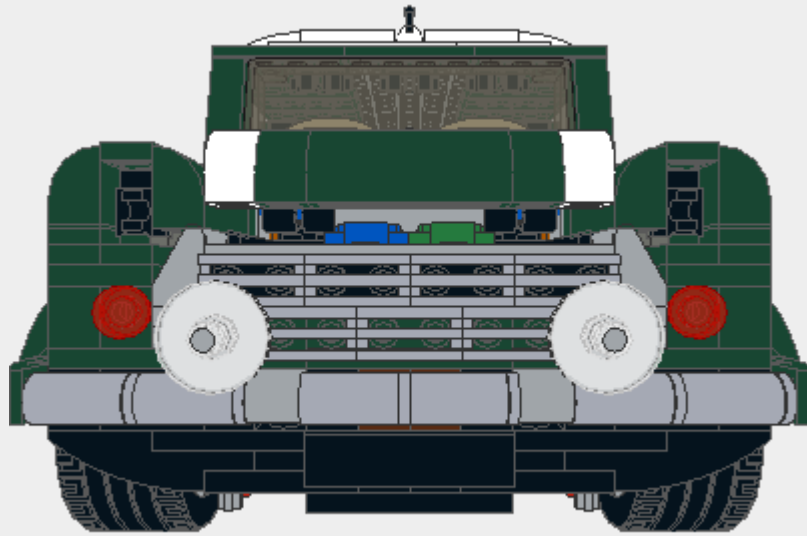

Parts List for 10242 RC Mini Cooper.Idr (1073 parts)

Part	Color	Quantity	Description
	19: Tan	6	Plate 1 x 1
	36: Trans Red	4	Plate 1 x 1
	40: Trans Black	2	Plate 1 x 1
	47: Trans Clear	2	Plate 1 x 1
	70: Reddish Brown	4	Plate 1 x 1
	71: Light Bluish Gray	8	Plate 1 x 1
	288: Dark Green	24	Plate 1 x 1
	0: Black	2	Plate 4 x 4
	0: Black	2	Plate 2 x 8
	71: Light Bluish Gray	2	Plate 2 x 8