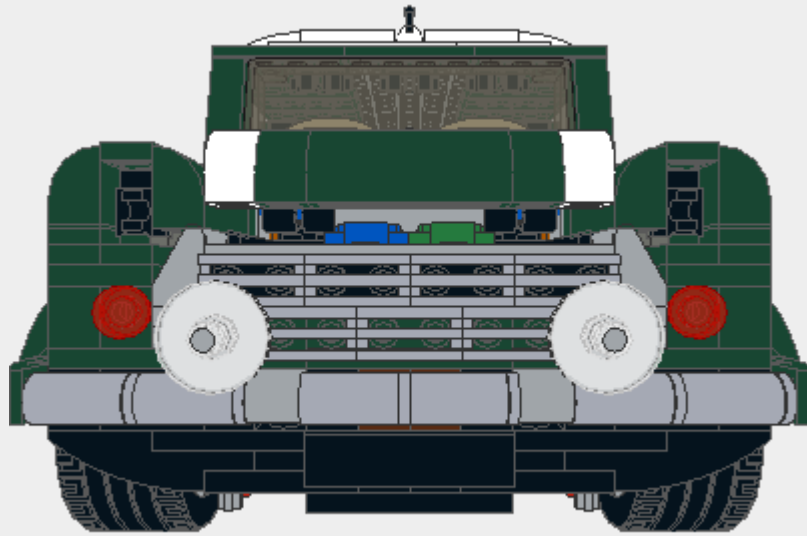

Parts List for 10242 RC Mini Cooper.Idr (1073 parts)

Part	Color	Quantity	Description
4570398	40: Trans Black	2	Panel 1 x 4 x 3 with Hollow Studs
4611100	70: Reddish Brown	2	Bracket 1 x 1 - 1 x 1
4262	71: Light Bluish Gray	6	Technic Plate 1 x 6 with Holes
4143005	1: Blue	8	Technic Pin 1/2
4184286	0: Black	4	Tyre 22/ 30 x 30 ZR
4460a	288: Dark Green	4	Slope Brick 75 2 x 1 x 3 with Open Stud
447726	0: Black	2	Plate 1 x 10
4210967	72: Dark Bluish Gray	3	Plate 1 x 8 with Door Rail
4211815	71: Light Bluish Gray	2	Technic Axle 3
73737	15: White	1	Hinge Control Stick Base
4187750	47: Trans Clear	4	Dish 2 x 2 Inverted