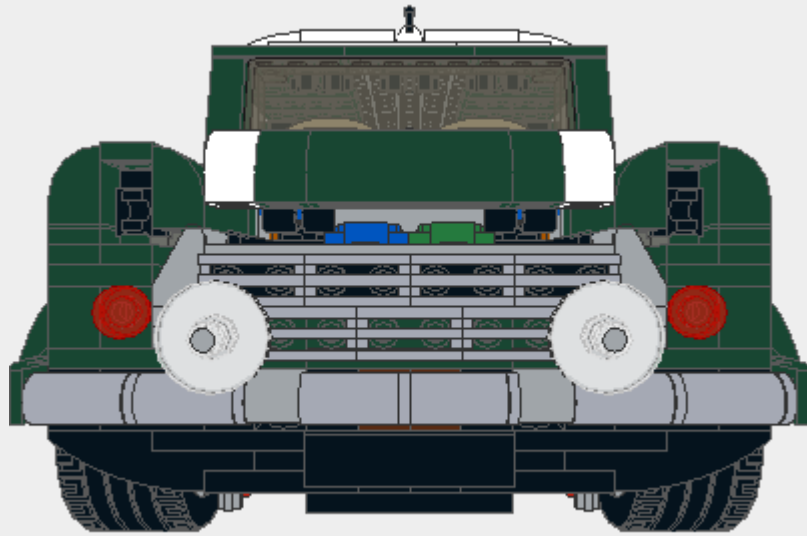

Parts List for 10242 RC Mini Cooper.Idr (1073 parts)

Part	Color	Quantity	Description
	15: White	2	Brick 1 x 1
	19: Tan	2	Brick 1 x 1
	28: Dark Tan	6	Brick 1 x 1
	288: Dark Green	12	Brick 1 x 1
	70: Reddish Brown	2	Brick 1 x 6
	0: Black	3	Brick 1 x 4
	288: Dark Green	10	Brick 1 x 4
	0: Black	5	Plate 2 x 4
	19: Tan	8	Plate 2 x 4
	288: Dark Green	12	Plate 2 x 4