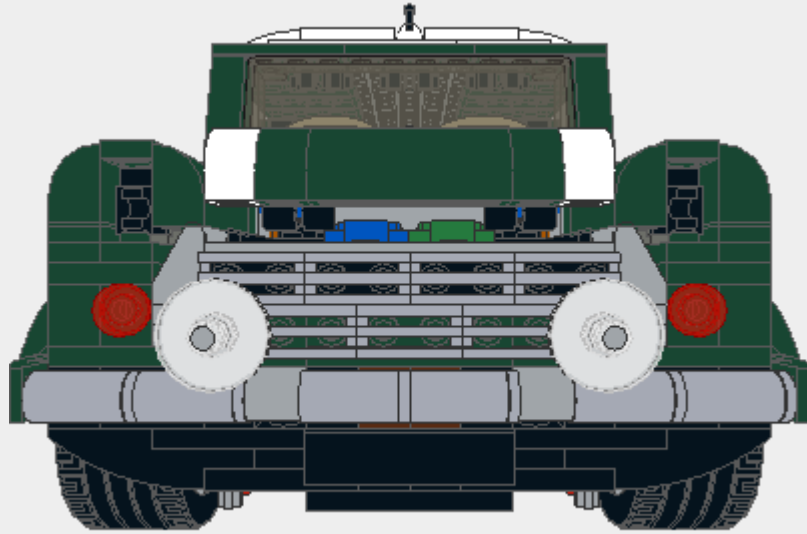

Parts List for 10242 RC Mini Cooper.Idr (1073 parts)

Part	Color	Quantity	Description
	Bluish Gray		with Groove
6052126	0: Black	8	Plate 2 x 2 x 0.667 with Two Studs On Side and Two Raised
6000650	0: Black	4	Bracket 1 x 2 - 2 x 2 Up
6020193	0: Black	1	Bracket 1 x 2 - 1 x 2 Up
6016172	71: Light Bluish Gray	1	Bracket 1 x 2 - 1 x 2 Down