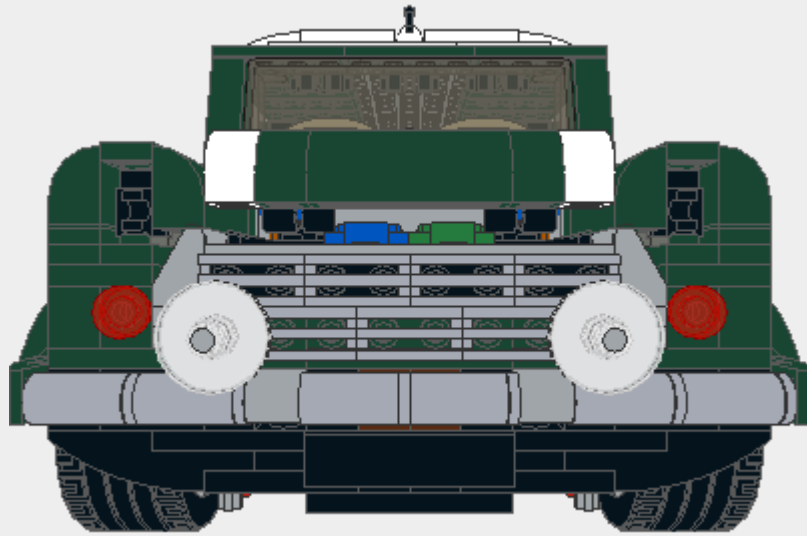

Parts List for 10242 RC Mini Cooper.Idr (1073 parts)

Part	Color	Quantity	Description
	15: White	12	Tile 2 x 4 with Groove
	0: Black	6	Brick 1 x 1 with Stud on 1 Side
	288: Dark Green	22	Brick 1 x 1 with Stud on 1 Side
	70: Reddish Brown	2	Plate 2 x 14
	0: Black	4	Plate 1 x 2 with Single Clip on Top
	19: Tan	2	Slope Brick Curved 4 x 1 Double
	87: Metallic Dark Gray	2	Minifig Skate
	288: Dark Green	2	Slope Brick Curved 3 x 4 x 0.667 Rounded
	36: Trans Red	2	Tile 1 x 1 Round with Groove
	71: Light Bluish Gray	1	Tile 1 x 1 Round with Groove
	72: Dark	3	Tile 1 x 1 Round