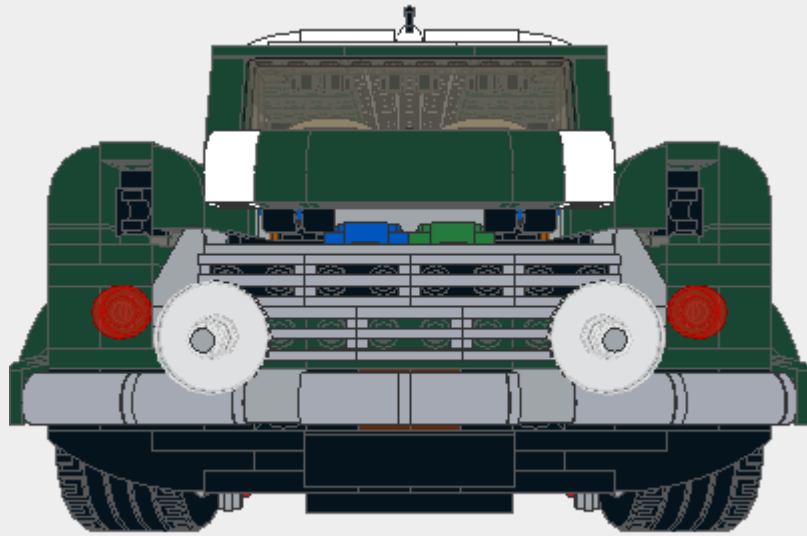

Parts List for 10242 RC Mini Cooper.Idr (1073 parts)

Part	Color	Quantity	Description
	72: Dark Bluish Gray	1	Technic Angle Connector #1
	72: Dark Bluish Gray	6	Plate 1 x 2 with Door Rail
	4: Red	4	Technic Axle 2 Notched
	71: Light Bluish Gray	2	Technic Axle 5
	71: Light Bluish Gray	8	Technic Bush 1/2 Smooth with Axle Hole Reduced
	0: Black	1	Technic Gear 12 Tooth Double Bevel
	71: Light Bluish Gray	2	Technic Beam 4 x 0.5 Liftarm
	71: Light Bluish Gray	4	Technic Beam 3
	72: Dark Bluish Gray	10	Technic Beam 3