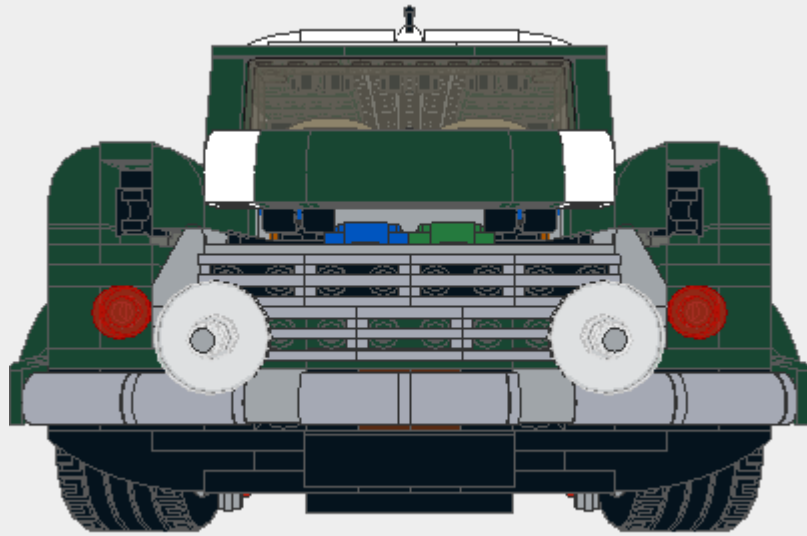

Parts List for 10242 RC Mini Cooper.Idr (1073 parts)

Part	Color	Quantity	Description
	71: Light Bluish Gray	2	Bar 4L Light Sabre Blade
	288: Dark Green	5	Brick 1 x 4 with Studs on Side
	19: Tan	6	Tile 2 x 2 with Groove
	70: Reddish Brown	1	Tile 2 x 2 with Groove
	288: Dark Green	2	Tile 2 x 2 with Groove
	19: Tan	6	Tile 1 x 2 without Groove
	40: Trans Black	2	Tile 1 x 2 with Groove
	72: Dark Bluish Gray	5	Tile 1 x 2 with Groove
	19: Tan	2	Tile 1 x 1 without Groove
	288: Dark Green	2	Plate 3 x 2 with Hole
	0: Black	4	Technic Brick 1 x 2 with Holes