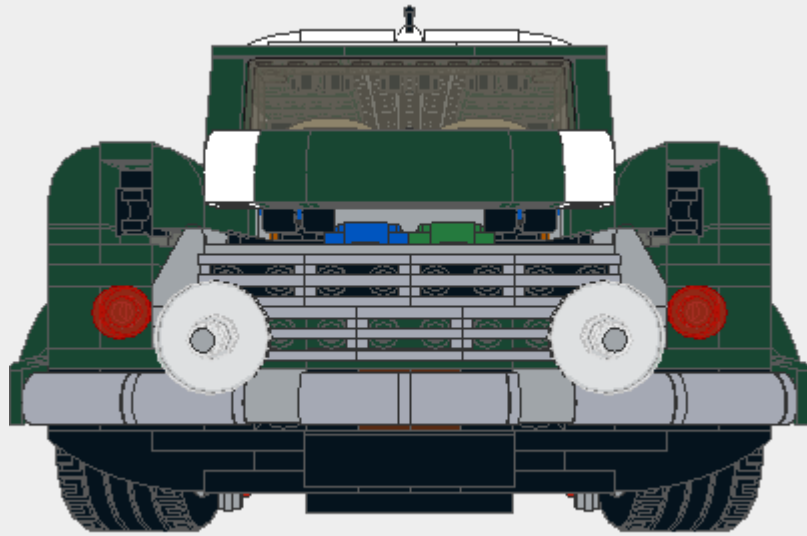

Parts List for 10242 RC Mini Cooper.Idr (1073 parts)

Part	Color	Quantity	Description
	4211512 71: Light Bluish Gray	2	Dish 2 x 2 Inverted
	6003478 0: Black	1	Bracket 1 x 1 - 1 x 1 with Pin
	4244370 15: White	8	=Slope Brick 31 1 x 1 x 0.667
	4516055 19: Tan	2	=Slope Brick 31 1 x 1 x 0.667
	4504381 28: Dark Tan	4	=Slope Brick 31 1 x 1 x 0.667
	4504375 288: Dark Green	13	=Slope Brick 31 1 x 1 x 0.667
	4499858 72: Dark Bluish Gray	1	Technic Axle 8 with Stop
	4297210 71: Light Bluish Gray	4	Wheel Rim 20 x 30 with 6 Spokes and External Ribs
View on Peeron.com	6012286 4: Red	1	Electric Power Functions Medium Motor
View on Peeron.com	6040157 71: Light Bluish Gray	1	Electric Power Functions IR Receiver