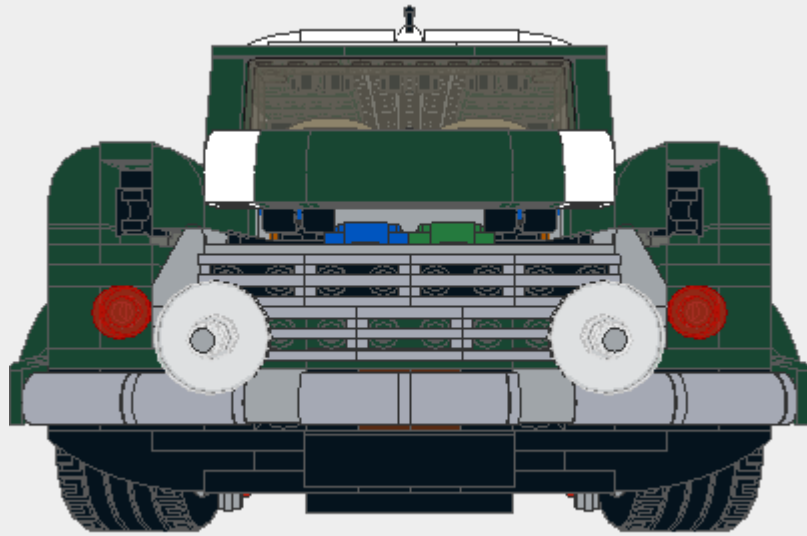

Parts List for 10242 RC Mini Cooper.Idr (1073 parts)

Part	Color	Quantity	Description
	302126 0: Black	10	Plate 2 x 3
	4211396 71: Light Bluish Gray	8	Plate 2 x 3
	4650244 288: Dark Green	6	Plate 2 x 3
	302226 0: Black	1	Plate 2 x 2
	3022 288: Dark Green	1	Plate 2 x 2
	302326 0: Black	10	Plate 1 x 2
	4113917 19: Tan	21	Plate 1 x 2
	6001197 40: Trans Black	6	Plate 1 x 2
	4211150 70: Reddish Brown	2	Plate 1 x 2
	4211398 71: Light Bluish Gray	4	Plate 1 x 2
	6013102 288: Dark Green	38	Plate 1 x 2
	302426 0: Black	16	Plate 1 x 1
	302401 15: White	2	Plate 1 x 1