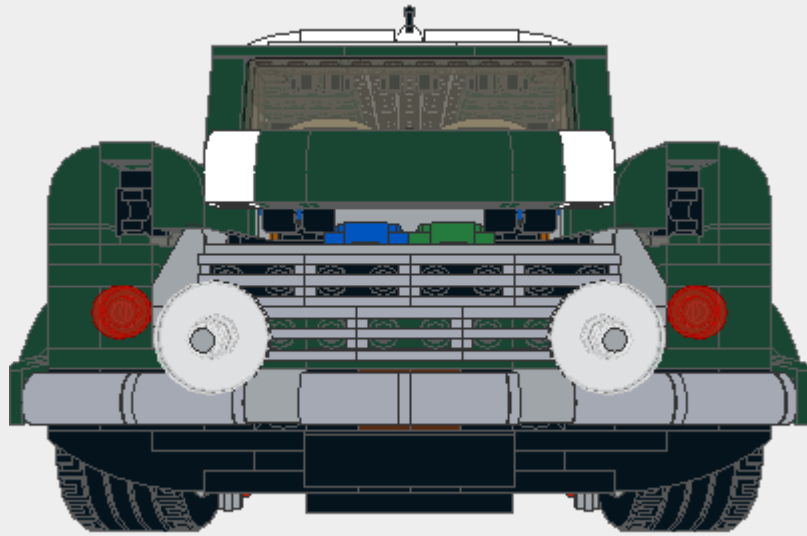

Parts List for 10242 RC Mini Cooper.Idr (1073 parts)

Part	Color	Quantity	Description
This parts list generated by LDView .		Part images provided by Peeron .	
View on Peeron.com	6000564	1: Blue 	1 Electric Power Functions Servo Motor Case
	6012451	72: Dark Bluish Gray 	5 Technic Gear 8 Tooth Reinforced
	6039176	72: Dark Bluish Gray 	4 Plate 3 x 3
	6039194	0: Black 	7 Bracket 5 x 2 x 1.333
	6034044	15: White 	4 Slope Brick Curved 2 x 1
	6028813	71: Light Bluish Gray 	4 Slope Brick Curved 2 x 1
	6055225	288: Dark Green 	10 Slope Brick Curved 2 x 1
	6039869	0: Black 	4 Slope Brick Curved 4 x 1 Inverted
	6047220	15: White 	18 Slope Brick Curved 2 x 2 x 0.667

Parts List for 10242 RC Mini Cooper.Idr (1073 parts)

Part	Color	Quantity	Description
	19: Tan	2	Technic Axle 5 with Stop
	0: Black	2	Brick 2 x 2 Corner
	0: Black	10	Tile 1 x 2 Grille with Groove
	80: Metallic Silver	7	Tile 1 x 2 Grille with Groove
	0: Black	4	Plate 2 x 2 Corner
	484: Dark Orange	4	Plate 2 x 2 Corner
	288: Dark Green	4	Hinge Plate 1 x 4 Base
	0: Black	1	Tile 1 x 4 with Groove
	15: White	4	Tile 1 x 4 with Groove
	288: Dark Green	28	Tile 1 x 4 with Groove
	71: Light Bluish Gray	2	Tile 1 x 2 with Handle

Parts List for 10242 RC Mini Cooper.Idr (1073 parts)

Part	Color	Quantity	Description
	0: Black	1	Brick 1 x 2 with Pin
	19: Tan	2	Plate 1 x 2 with Handle
	72: Dark Bluish Gray	1	Plate 1 x 2 with Handle
	0: Black	2	Tile 1 x 1 with Clip
	40: Trans Black	2	Windscreen 3 x 10 x 3
	0: Black	2	Technic Brick 1 x 10 with Holes
	0: Black	1	Technic Steering Wheel Large
	0: Black	20	Technic Pin with Friction and Slots
	0: Black	2	Plate 2 x 2 with Holes
	0: Black	2	Technic Beam 4 x 0.5 Liftarm with Boss
	4: Red	4	=Tile 1 x 1 with