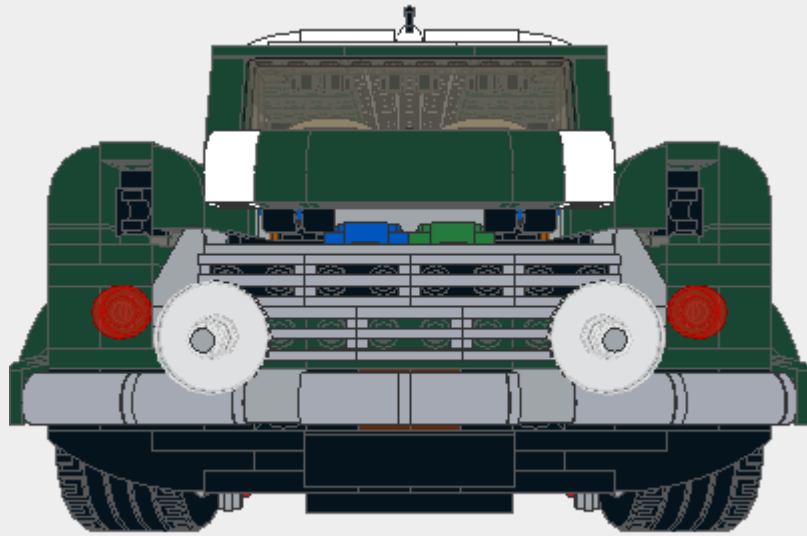

Parts List for 10242 RC Mini Cooper.Idr (1073 parts)

Part	Color	Quantity	Description
	2: Green	1	~Electric Power Functions Verlängerung
	71: Light Bluish Gray	1	Technic Axle Joiner Inline Smooth
	0: Black	6	Plate 1 x 2 with Handle on End
	0: Black	2	Plate 1 x 12
	288: Dark Green	1	Brick 2 x 4 x 1 & 1/3 with Curved Top
	15: White	10	Brick 2 x 1 x 1 & 1/3 with Curved Top
	19: Tan	22	Brick 2 x 1 x 1 & 1/3 with Curved Top
	288: Dark Green	4	Brick 2 x 1 x 1 & 1/3 with Curved Top
	72: Dark Bluish Gray	2	Brick 1 x 10