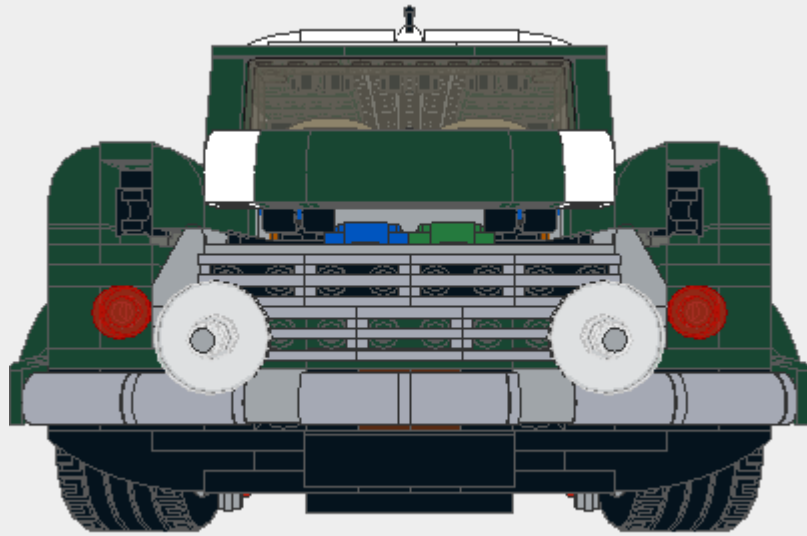

Parts List for 10242 RC Mini Cooper.Idr (1073 parts)

Part	Color	Quantity	Description
	72: Dark Bluish Gray	4	Brick 1 x 1 with Headlight
	0: Black	4	Plate 1 x 1 Round
	80: Metallic Silver	1	Plate 1 x 1 Round
	0: Black	2	Plate 1 x 1 with Clip Light Type 2
	288: Dark Green	2	Tile 2 x 2 Round
	0: Black	1	Tile 1 x 8
	71: Light Bluish Gray	1	Tile 1 x 8
	72: Dark Bluish Gray	2	Tile 1 x 8
	0: Black	2	Technic Beam 2 x 0.5 Liftarm
	71: Light Bluish Gray	2	Technic Beam 2 x 0.5 Liftarm