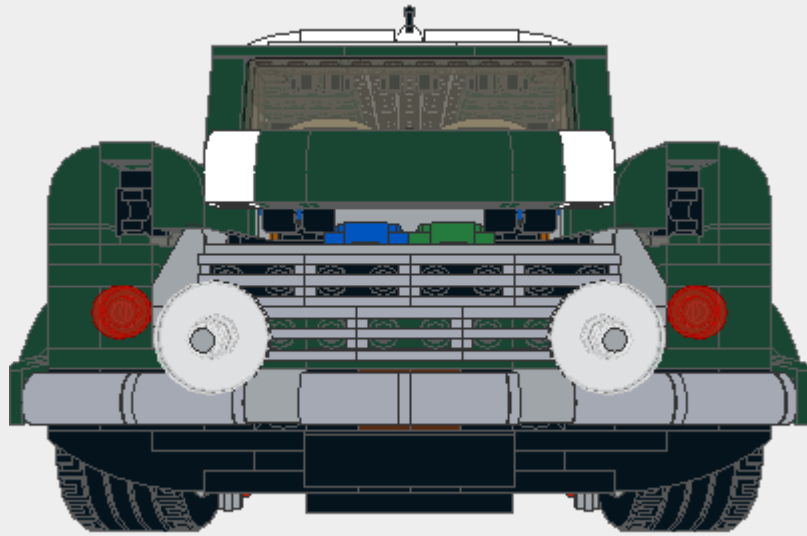

Parts List for 10242 RC Mini Cooper.Idr (1073 parts)

Part	Color	Quantity	Description
	19: Tan	4	Technic Pin Long
	71: Light Bluish Gray	1	Plate 6 x 14
	0: Black	3	Plate 1 x 8
	0: Black	2	Brick 1 x 3
	0: Black	14	Plate 1 x 3
	15: White	1	Plate 1 x 3
	288: Dark Green	20	Plate 1 x 3
	484: Dark Orange	3	Plate 1 x 3
	288: Dark Green	4	Slope Brick 45 2 x 2 Inverted
	0: Black	5	Slope Brick 45 2 x 1 Inverted
	288: Dark Green	2	Slope Brick 45 2 x 1 Inverted