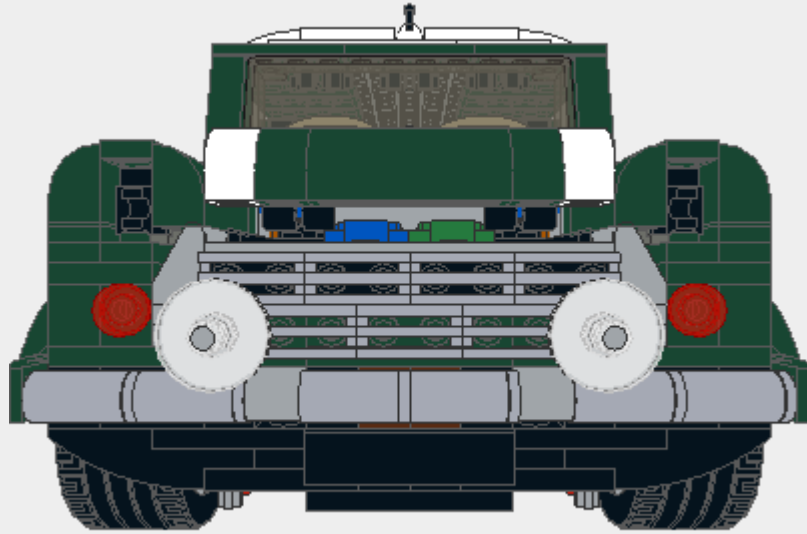

Parts List for 10242 RC Mini Cooper.Idr (1073 parts)

Part	Color	Quantity	Description
383226	0: Black	1	Plate 2 x 10
4249019	19: Tan	1	Plate 2 x 10
4210678	72: Dark Bluish Gray	2	Plate 2 x 10
389426	0: Black	2	Technic Brick 1 x 6 with Holes
389526	0: Black	1	Technic Brick 1 x 12 with Holes
389523	1: Blue	2	Technic Brick 1 x 12 with Holes
4211066	72: Dark Bluish Gray	2	Hinge 1 x 2 Base
407026	0: Black	2	Brick 1 x 1 with Headlight
4211476	71: Light Bluish Gray	2	Brick 1 x 1 with Headlight