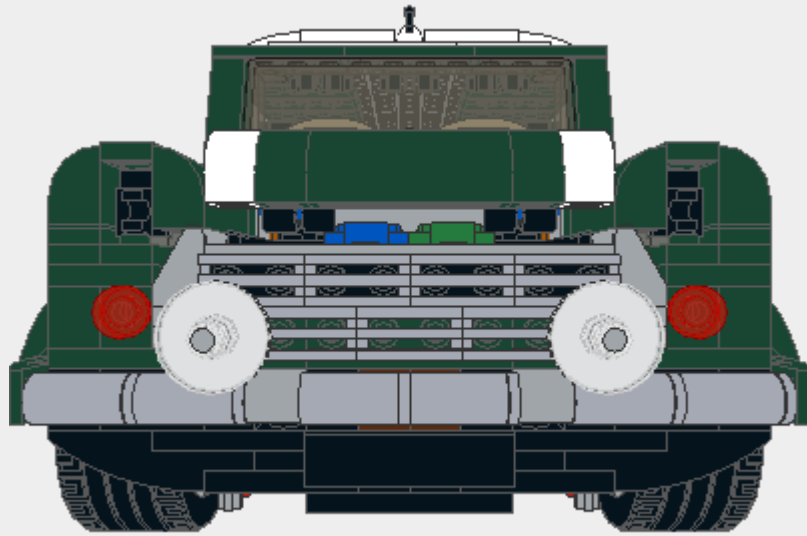

Parts List for 10242 RC Mini Cooper.Idr (1073 parts)

Part	Color	Quantity	Description
	0: Black	4	Plate 1 x 6
	15: White	1	Plate 1 x 6
	71: Light Bluish Gray	5	Plate 1 x 6
	288: Dark Green	6	Plate 1 x 6
	0: Black	2	Technic Brick 1 x 2 with Hole
	71: Light Bluish Gray	2	Technic Brick 1 x 2 with Hole
	0: Black	2	Technic Brick 1 x 4 with Holes
	0: Black	1	Technic Axle 4
	0: Black	16	Plate 1 x 4
	15: White	2	Plate 1 x 4