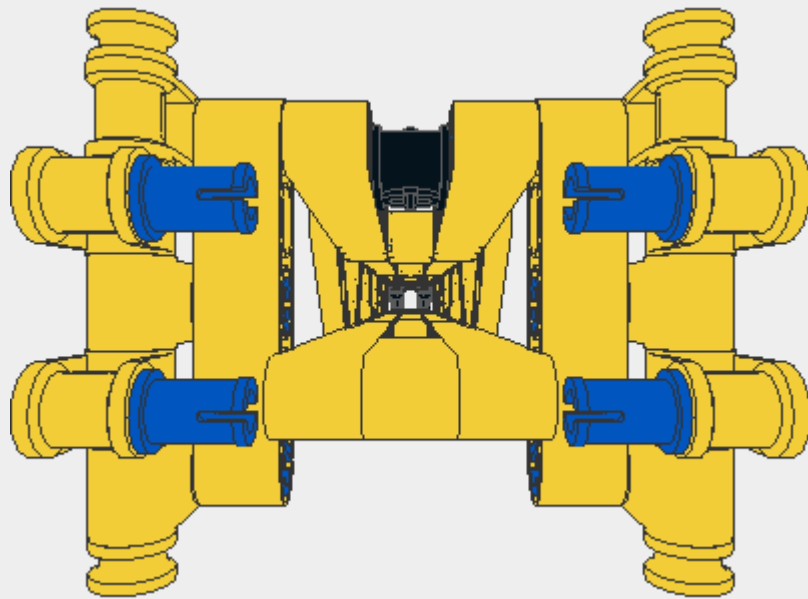

## Parts List for Wippspitze Kran 42009.Idr (151 parts)

Part	Color	Quantity	Description
This parts list generated by <a href="#">LDView</a> .		Part images provided by <a href="#">Peeron</a> .	
	4121715 0: Black <span style="display: inline-block; width: 15px; height: 15px; background-color: black; vertical-align: middle;"></span>	4	Technic Pin with Friction and Slots
	4211050 72: Dark Bluish Gray <span style="display: inline-block; width: 15px; height: 15px; background-color: gray; vertical-align: middle;"></span>	28	Technic Pin 3/4
	4503425 14: Yellow <span style="display: inline-block; width: 15px; height: 15px; background-color: yellow; vertical-align: middle;"></span>	14	Technic Beam 5 x 0.5
	4239601 14: Yellow <span style="display: inline-block; width: 15px; height: 15px; background-color: yellow; vertical-align: middle;"></span>	4	Technic Bush 1/2 Smooth with Axle Hole Reduced
	4119589 0: Black <span style="display: inline-block; width: 15px; height: 15px; background-color: black; vertical-align: middle;"></span>	1	Technic Pin 3L Double with Axlehole
	4121667 0: Black <span style="display: inline-block; width: 15px; height: 15px; background-color: black; vertical-align: middle;"></span>	4	Technic Cross Block 1 x 3 (Axle/Pin/Axle)
	4542579 14: Yellow <span style="display: inline-block; width: 15px; height: 15px; background-color: yellow; vertical-align: middle;"></span>	6	Technic Beam 15
	4142133 14: Yellow <span style="display: inline-block; width: 15px; height: 15px; background-color: yellow; vertical-align: middle;"></span>	9	Technic Beam 5
	4153707 14: Yellow <span style="display: inline-block; width: 15px; height: 15px; background-color: yellow; vertical-align: middle;"></span>	2	Technic Beam 3