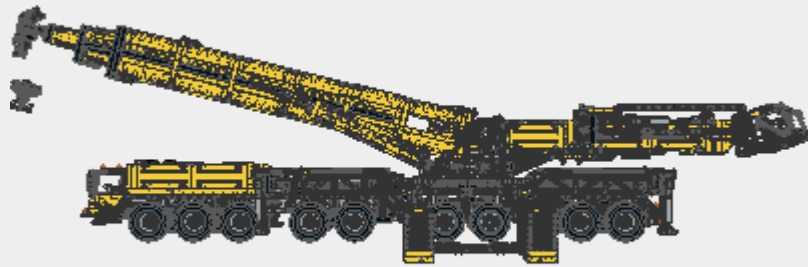

Parts List for Autokran 9 Achsen Demag komplett.ldr (1523 parts)

Part	Color	Quantity	Description
4522937	72: Dark Bluish Gray	3	Technic Beam 13
415026	0: Black	2	Tile 2 x 2 Round
416226	0: Black	20	Tile 1 x 8
41677 4164133	14: Yellow	4	Technic Beam 2 x 0.5 Liftarm
4211741	71: Light Bluish Gray	18	Technic Beam 2 x 0.5 Liftarm
4162857	0: Black	2	Technic Cross Block 2 X 2 Split (Axle/Twin Pin)
4211779	71: Light Bluish Gray	18	Technic Cross Block 1 x 3 (Axle/Pin/Pin)
4210857	72: Dark Bluish Gray	2	Technic Cross Block 1 x 3 (Axle/Pin/Pin)