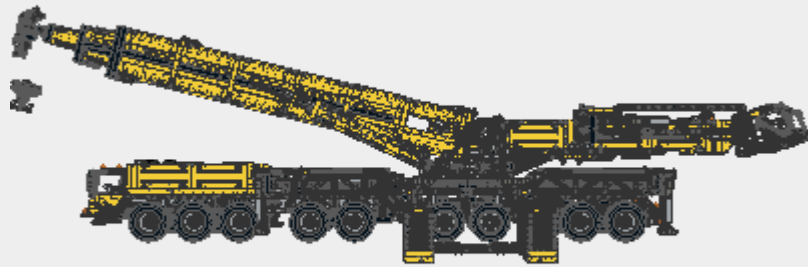

Parts List for Autokran 9 Achsen Demag komplett.ldr (1523 parts)

Part	Color	Quantity	Description
4128554	14: Yellow	4	Technic Beam 3 x 5 x 0.5 Liftarm Bent 90 Quarter Ellipse
32250 4128557	71: Light Bluish Gray	2	Technic Beam 3 x 5 x 0.5 Liftarm Bent 90 Quarter Ellipse
4514555	19: Tan	1	Technic Gear 20 Tooth Double Bevel
4281516	72: Dark Bluish Gray	2	Technic Beam 3 x 7 Liftarm Bent 53.13
4542573	0: Black	26	Technic Beam 15
4542579	14: Yellow	10	Technic Beam 15
4542577	71: Light Bluish Gray	4	Technic Beam 15
4210655	72: Dark Bluish Gray	6	Technic Cross Block 2 x 2 (Axle/Twin Pin)