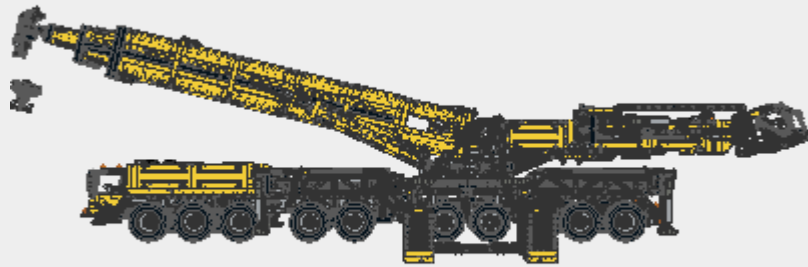

Parts List for Autokran 9 Achsen Demag komplett.ldr (1523 parts)

Part	Color	Quantity	Description
View on Peeron.com	4638507 71: Light Bluish Gray	2	Technic Power Functions Linear Actuator (Contracted)
	4530578 0: Black	2	Technic Panel Smooth 11 x 2 x 3
	4540613 14: Yellow	22	Technic Panel Smooth 11 x 2 x 3
	4558168 15: White	1	Tile 1 x 3 with Groove
	4538007 71: Light Bluish Gray	17	Technic Cross Block 3 x 2 (Axle/Triple Pin)
	4539880 71: Light Bluish Gray	3	Technic Beam 7 x 5 with Open Center 5 x 3
	6038636 14: Yellow	21	Technic Panel 5 x 11
	4211775 71: Light Bluish Gray	55	Technic Cross Block 1 x 2 (Axle/Pin)