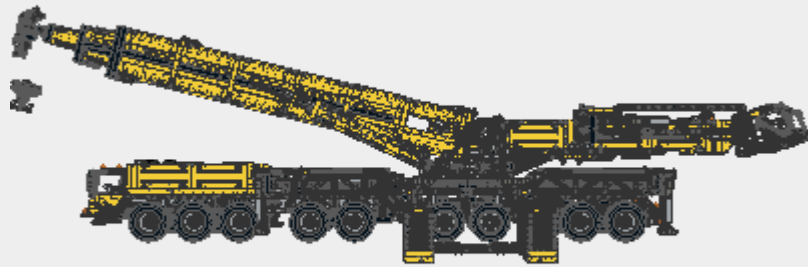

Parts List for Autokran 9 Achsen Demag komplett.ldr (1523 parts)

Part	Color	Quantity	Description
	Gray 0: Black	15	Plate 1 x 12
	72: Dark Bluish Gray	20	Technic Beam 2 Liftarm
	0: Black	10	Technic Beam 3 x 3 T-shaped
	71: Light Bluish Gray	5	Technic Beam 3 x 3 T-shaped
	71: Light Bluish Gray	3	Technic Axle 9
	0: Black	2	Brick 2 x 2 Round Type 2
View on Peeron.com	71: Light Bluish Gray	37	Technic Universal Joint 3L (Complete)
	72: Dark Bluish Gray	2	Technic Power Functions Linear Actuator Bracket Hinged Mount