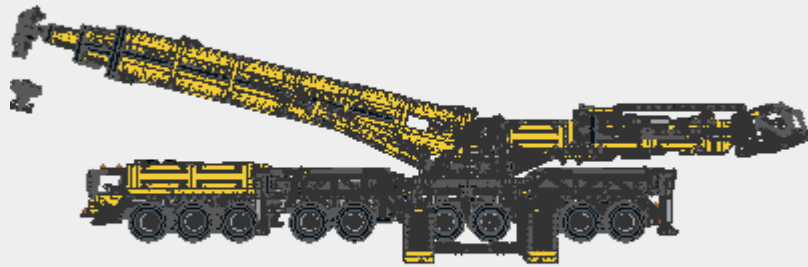

Parts List for Autokran 9 Achsen Demag komplett.ldr (1523 parts)

Part	Color	Quantity	Description	
This parts list generated by LDView .		Part images provided by Peeron .		
6019986	0: Black	4	Technic Link 2 x 4 Bent 90 with One Offset Transverse Peghole	
6022949	71: Light Bluish Gray	4	Technic Steering Wheel Bearing with 2 Pegholes	
6031916	0: Black	33	Technic Panel Smooth 11 x 2 x 3 with 10 Front Pin Holes	
	4211053	72: Dark Bluish Gray	1	Tile 1 x 4 with Groove
	4629921	0: Black	1	Technic Steering Link 6L Type 1
	6010864	0: Black	12	Technic Beam 5 x 3 x 0.5 Liftarm Triangle
	4210848	72: Dark Bluish Gray	1	=Tile 1 x 1 with Groove
	4211065	72: Dark Bluish Gray	2	Plate 2 x 4

Parts List for Autokran 9 Achsen Demag komplett.ldr (1523 parts)

Part	Color	Quantity	Description
	19: Tan	19	Technic Pin 3/4
	71: Light Bluish Gray	2	Technic Beam 3 x 3.8 x 7 Liftarm Bent 45 Double
	72: Dark Bluish Gray	8	Technic Beam 3 x 3.8 x 7 Liftarm Bent 45 Double
	14: Yellow	2	Technic Reel 2.5 x 2
	0: Black	10	Technic Angle Connector #1
	71: Light Bluish Gray	4	Technic Angle Connector #1
	72: Dark Bluish Gray	1	Technic Angle Connector #1
	71: Light Bluish Gray	2	Technic Angle Connector #6 (90 degree)
	72: Dark Bluish Gray	1	Technic Angle Connector #6 (90 degree)

Parts List for Autokran 9 Achsen Demag komplett.ldr (1523 parts)

Part	Color	Quantity	Description
4107082	0: Black	24	Technic Angle Connector #3 (157.5 degree)
4503423	0: Black	1	Technic Beam 5 x 0.5
4503416	71: Light Bluish Gray	1	Technic Beam 5 x 0.5
4107558	0: Black	2	Technic Brick 1 x 14 with Holes
4107783	0: Black	25	Technic Angle Connector #2 (180 degree)
32034 4107783	14: Yellow	4	Technic Angle Connector #2 (180 degree)
32039 4107081	14: Yellow	8	Technic Connector (Axle/Bush)
4211553	71: Light Bluish Gray	20	Technic Connector (Axle/Bush)
4140806	4: Red	4	Technic Pin Long with Stop Bush