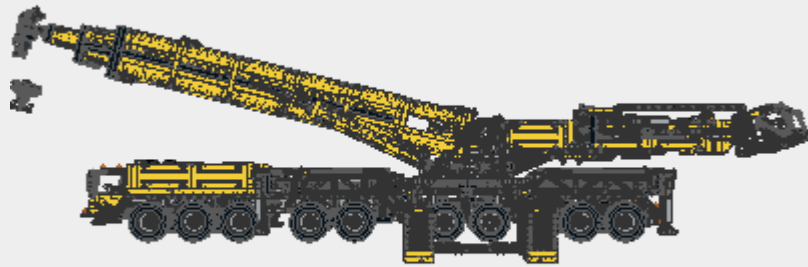

Parts List for Autokran 9 Achsen Demag komplett.ldr (1523 parts)

Part	Color	Quantity	Description
	Bluish Gray		2 Double Liftarm with 2 1 x 3 Beams
	14: Yellow	2	Slope Brick Curved 3 x 1
	0: Black	4	Tyre 6/ 30 x 11
	71: Light Bluish Gray	6	Technic Bush with Three Axles
View on Peeron.com	2: Green	3	Electric Power Functions Medium Motor
View on Peeron.com	1: Blue	3	Electric Power Functions XL Motor (Complete)
View on Peeron.com	71: Light Bluish Gray	2	Electric Power Functions IR Receiver
	57: Trans Orange	3	Cylinder Domed 1 x 1 x 1.667 with Bar
	0: Black	4	Technic Connector Block 3 x 3 Triangular with Axlehole
	71: Light Bluish	46	Technic Axle Joiner Inline Smooth