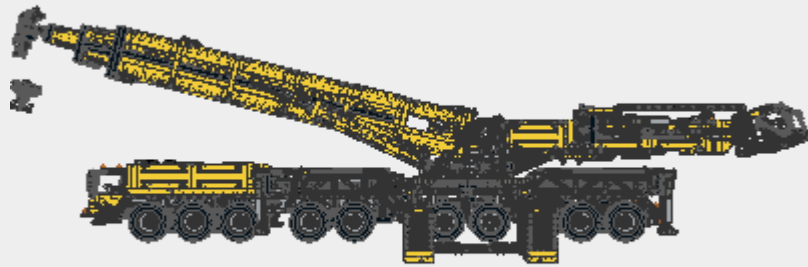

Parts List for Autokran 9 Achsen Demag komplett.ldr (1523 parts)

Part	Color	Quantity	Description
6027566	0: Black	10	~Technic Shock Absorber 6.5L Piston Rod
4211758	71: Light Bluish Gray	18	Wheel Rim 8 x 11.2 with Centre Groove
4211483	71: Light Bluish Gray	92	Technic Pin 1/2
4211486	71: Light Bluish Gray	2	Plate 2 x 16
4211862	71: Light Bluish Gray	6	Technic Beam 2
4211805	71: Light Bluish Gray	38	Technic Axle 7
4211510	71: Light Bluish Gray	20	Technic Worm Gear
4225033	71: Light Bluish Gray	8	Technic Cross Block 1 x 3 (Pin/Pin/Pin) with 4 Pins
4252399	71: Light	1	Technic Beam 2 x 8 x