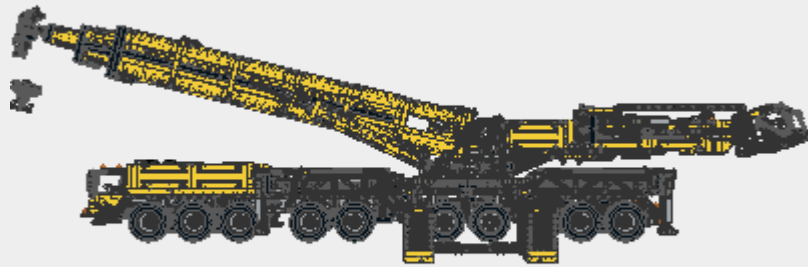

Parts List for Autokran 9 Achsen Demag komplett.ldr (1523 parts)

Part	Color	Quantity	Description	
This parts list generated by LDView.		Part images provided by Peeron.		
6019986	0: Black	4	Technic Link 2 x 4 Bent 90 with One Offset Transverse Peghole	
6022949	71: Light Bluish Gray	4	Technic Steering Wheel Bearing with 2 Pegholes	
6031916	0: Black	33	Technic Panel Smooth 11 x 2 x 3 with 10 Front Pin Holes	
	4211053	72: Dark Bluish Gray	1	Tile 1 x 4 with Groove
	4629921	0: Black	1	Technic Steering Link 6L Type 1
	6010864	0: Black	12	Technic Beam 5 x 3 x 0.5 Liftarm Triangle
	4210848	72: Dark Bluish Gray	1	=Tile 1 x 1 with Groove
	4211065	72: Dark Bluish Gray	2	Plate 2 x 4