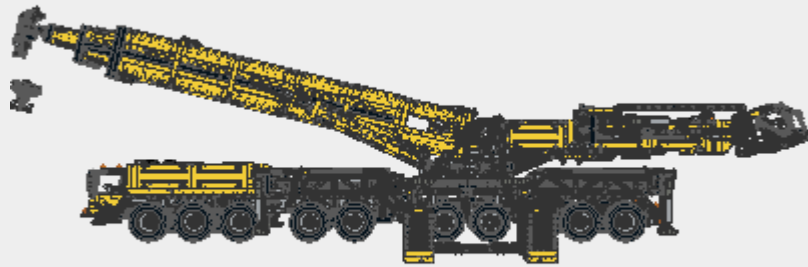

Parts List for Autokran 9 Achsen Demag komplett.ldr (1523 parts)

Part	Color	Quantity	Description
4142135	0: Black	19	Technic Beam 5
4142133	14: Yellow	1	Technic Beam 5
4210686	72: Dark Bluish Gray	10	Technic Beam 5
4142236	0: Black	16	Technic Beam 4 x 0.5 Liftarm
4199345	14: Yellow	38	Technic Beam 4 x 0.5 Liftarm
32449 4142236	71: Light Bluish Gray	10	Technic Beam 4 x 0.5 Liftarm
4210749	72: Dark Bluish Gray	24	Technic Beam 4 x 0.5 Liftarm
6122217	71: Light Bluish Gray	5	Technic Wheel Spindle Axle Driver
4255563	0: Black	3	Technic Gear 36 Tooth Double Bevel