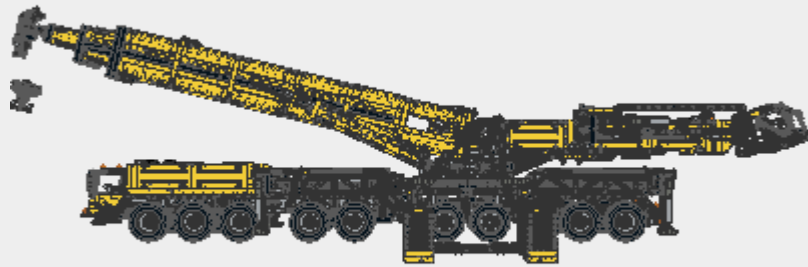

Parts List for Autokran 9 Achsen Demag komplett.ldr (1523 parts)

Part	Color	Quantity	Description
4142822	0: Black	9	Technic Beam 3
4210751	72: Dark Bluish Gray	23	Technic Beam 3
4495935	0: Black	5	Technic Beam 7
4495930	71: Light Bluish Gray	9	Technic Beam 7
6029578	0: Black	19	Technic Beam 11
4156151	71: Light Bluish Gray	7	Technic Beam 11
4210753	72: Dark Bluish Gray	12	Technic Beam 3 x 5 Bent 90
4514554	19: Tan	8	Technic Pin Long
4143466	0: Black	6	Technic Cross Block 2 x 3 (Pin/Pin/Twin Pin)