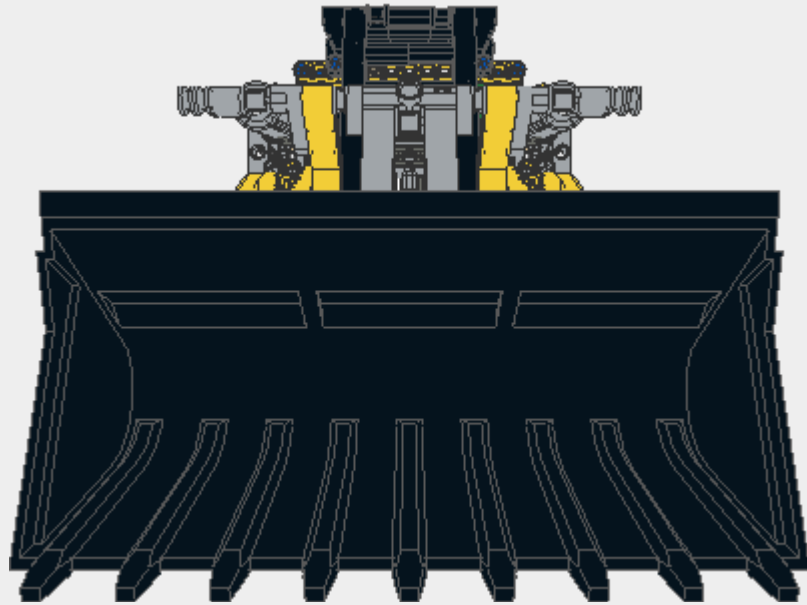

Parts List for Bobcat.ldr (517 parts)

Part	Color	Quantity	Description
	0: Black	4	Technic Cross Block 2 x 2 Split (Axle/Twin Pin)
	0: Black	4	Tyre 28/ 23 x 43 ZR Street
	71: Light Bluish Gray	2	Technic Cross Block 1 x 3 (Axle/Pin/Pin)
	72: Dark Bluish Gray	4	Technic Cross Block 1 x 3 (Axle/Pin/Pin)
	71: Light Bluish Gray	4	Technic Axle 7
	0: Black	2	Technic Cross Block 2 x 2 Bent 90 (Pin/Pin/Pin)
	71: Light Bluish Gray	7	Technic Axle 3
	71: Light Bluish Gray	1	Technic Cross Block 1 x 3 (Pin/Pin/Pin) with 4 Pins
	72: Dark Bluish Gray	6	Technic Axle 8 with Stop