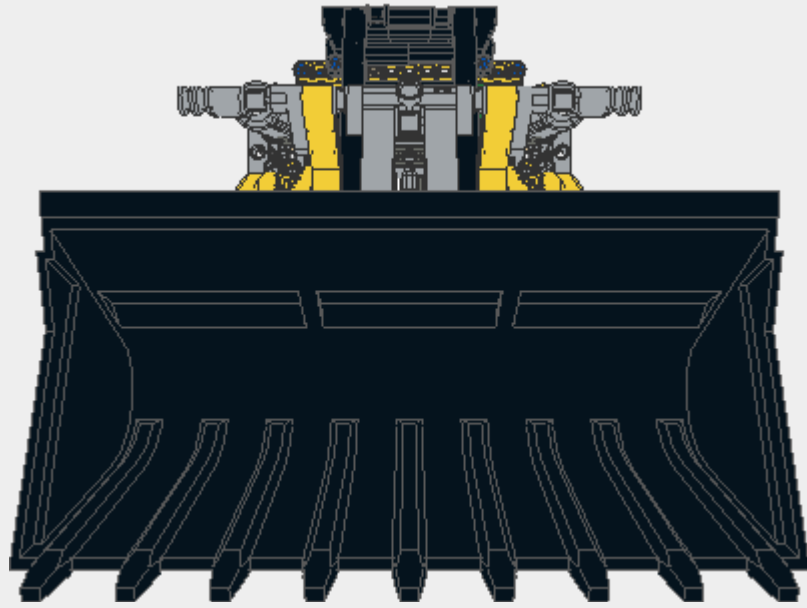

Parts List for Bobcat.ldr (517 parts)

Part	Color	Quantity	Description
	0: Black	2	Technic Beam 7
	71: Light Bluish Gray	2	Technic Beam 7
	0: Black	2	Technic Beam 3 x 5 Bent 90
	14: Yellow	4	Technic Beam 3 x 5 Bent 90
	71: Light Bluish Gray	2	Technic Beam 3 x 5 Bent 90
	72: Dark Bluish Gray	4	Technic Beam 3 x 5 Bent 90
	71: Light Bluish Gray	2	Technic Cross Block 2 x 3 (Pin/Pin/Twin Pin)
	0: Black	2	Technic Beam 3 x 0.5 Liftarm with Boss and Pin
	71: Light Bluish Gray	2	Technic Beam 3 x 0.5 Liftarm with Boss and Pin