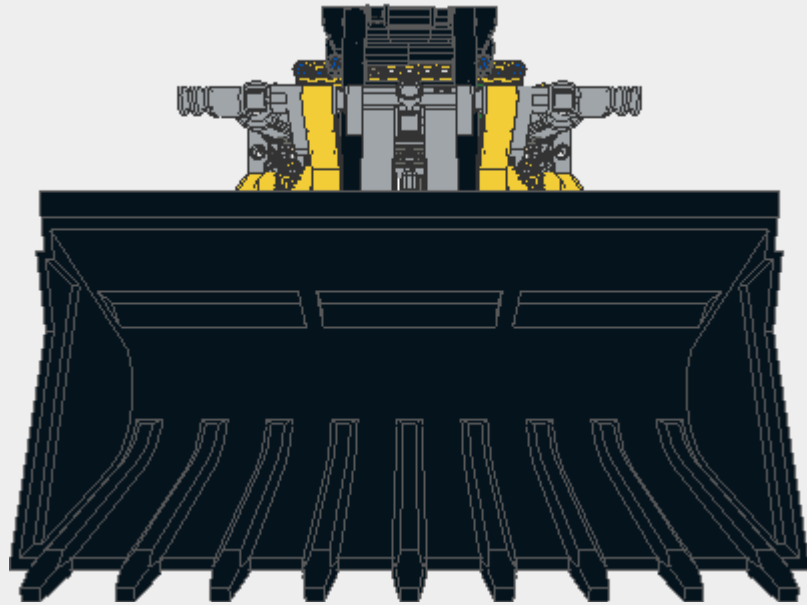

Parts List for Bobcat.ldr (517 parts)

Part	Color	Quantity	Description
This parts list generated by LDView. Part images provided by Peeron.			
	6012451	72: Dark Bluish Gray	2 Technic Gear 8 Tooth Reinforced
	4121715	0: Black	82 Technic Pin with Friction and Slots
	281726	0: Black	4 Plate 2 x 2 with Holes
	4107136	0: Black	2 Technic Beam 4 x 0.5 Liftarm with Boss
	4211561	71: Light Bluish Gray	2 Technic Beam 4 x 0.5 Liftarm with Boss
	4211050	72: Dark Bluish Gray	6 Technic Pin 3/4
	4503423	0: Black	1 Technic Beam 5 x 0.5
	4622565	0: Black	1 Technic Excavator Bucket 18 x 10
	4107783	0: Black	2 Technic Angle Connector #2 (180 degree)