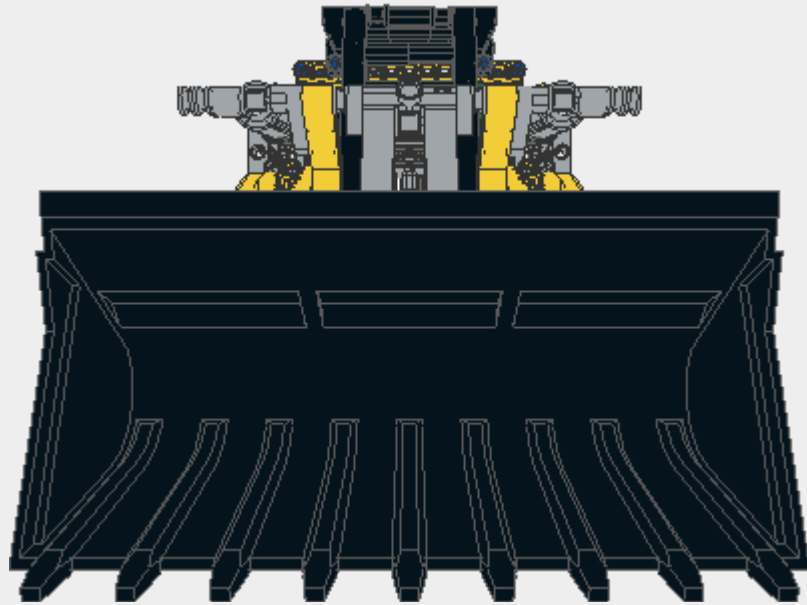

Parts List for Bobcat.ldr (517 parts)

Part	Color	Quantity	Description
	71: Light Bluish Gray	2	Technic Pin Long with Pin Hole
	14: Yellow	2	Technic Panel Fairing Smooth #2 (Short)
	71: Light Bluish Gray	4	Technic Gear 20 Tooth Bevel with Peghole
	0: Black	4	Technic Connector Toggle Joint Double with Axle and Pin Holes