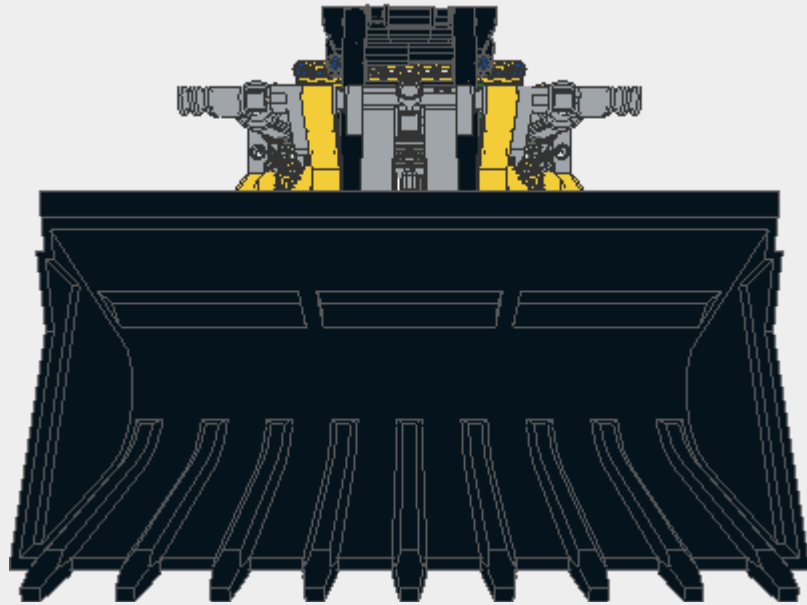

Parts List for Bobcat.ldr (517 parts)

Part	Color	Quantity	Description
	4211775 71: Light Bluish Gray	3	Technic Cross Block 1 x 2 (Axle/Pin)
	4514553 1: Blue	32	Technic Pin Long with Friction and Slot
	4566927 28: Dark Tan	5	Technic Axle 3 with Stud
	4565452 19: Tan	12	Technic Gear 12 Tooth Bevel
	4112282 0: Black	2	Technic Beam 4 x 6 Liftarm Bent 53.13
	4112281 14: Yellow	2	Technic Beam 4 x 6 Liftarm Bent 53.13
	4211566 71: Light Bluish Gray	2	Technic Beam 3 x 0.5 Liftarm
	4526985 71: Light Bluish Gray	4	Technic Pin Joiner Round
View on Peeron.com	6036892 15: White	1	Technic Gear 24 Tooth Clutch with DkGray Center
	4558879 14: Yellow	2	Technic Panel Fairing Smooth #1 (Short)