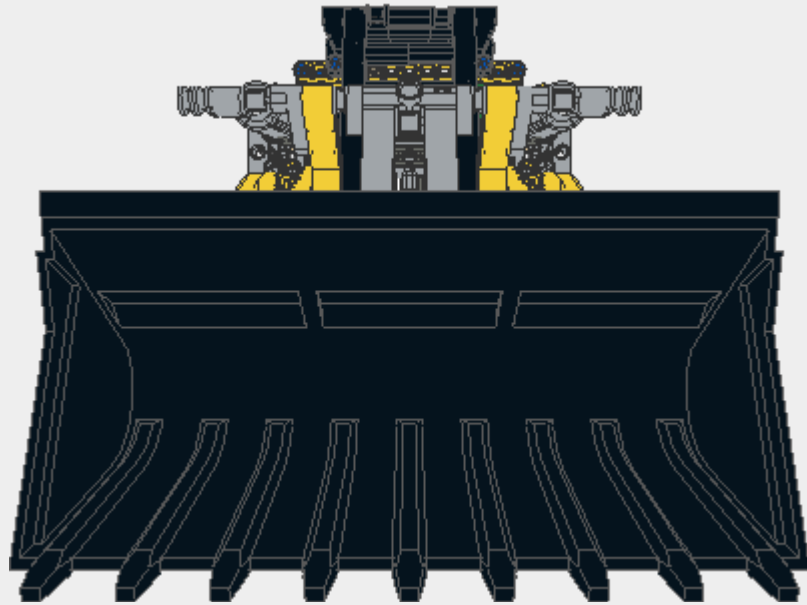

Parts List for Bobcat.ldr (517 parts)

Part	Color	Quantity	Description
	72: Dark Bluish Gray	5	Technic Gear 24 Tooth with Single Axle Hole
	0: Black	11	Technic Axle 4
	0: Black	10	Technic Axle 6
	0: Black	2	Technic Axle 8
	71: Light Bluish Gray	13	Technic Bush with Two Flanges
	0: Black	1	Technic Axle 10
	1: Blue	23	Technic Axle Pin
	72: Dark Bluish Gray	2	Technic Beam 9
	14: Yellow	4	Technic Beam 13
	71: Light Bluish Gray	2	Technic Beam 2 x 0.5 Liftarm