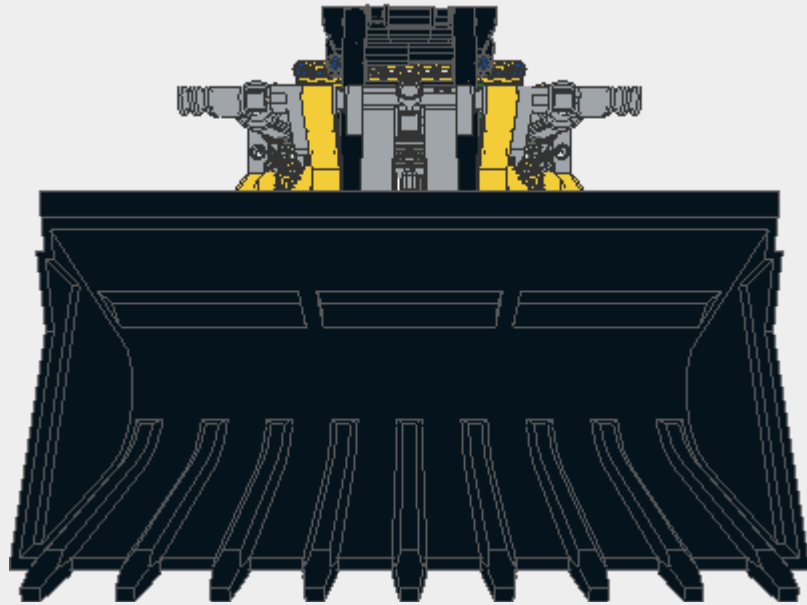

Parts List for Bobcat.ldr (517 parts)

Part	Color	Quantity	Description
This parts list generated by LDView . Part images provided by Peeron.			
	6012451	72: Dark Bluish Gray	2 Technic Gear 8 Tooth Reinforced
	4121715	0: Black	82 Technic Pin with Friction and Slots
	281726	0: Black	4 Plate 2 x 2 with Holes
	4107136	0: Black	2 Technic Beam 4 x 0.5 Liftarm with Boss
	4211561	71: Light Bluish Gray	2 Technic Beam 4 x 0.5 Liftarm with Boss
	4211050	72: Dark Bluish Gray	6 Technic Pin 3/4
	4503423	0: Black	1 Technic Beam 5 x 0.5
	4622565	0: Black	1 Technic Excavator Bucket 18 x 10
	4107783	0: Black	2 Technic Angle Connector #2 (180 degree)

Parts List for Bobcat.ldr (517 parts)

	Part	Color	Quantity	Description
	4211567	71: Light Bluish Gray	2	Technic Angle Connector #2 (180 degree)
	4107081	0: Black	4	Technic Connector (Axle/Bush)
	4211553	71: Light Bluish Gray	1	Technic Connector (Axle/Bush)
	4140801	0: Black	12	Technic Pin Long with Stop Bush
	4112287	0: Black	8	Technic Beam 3 x 3 x 0.5 Liftarm Bent 90
	4142865	4: Red	23	Technic Axle 2 Notched
	4114634	0: Black	1	Technic Beam 6 x 0.5
	4203493	14: Yellow	8	Technic Gear 4 Knob
	4211639	71: Light Bluish Gray	7	Technic Axle 5
	4211573	71: Light Bluish Gray	17	Technic Bush 1/2 Smooth with Axle Hole Reduced

Parts List for Bobcat.ldr (517 parts)

Part	Color	Quantity	Description
	0: Black 	1	Technic Beam 2 x 4 Liftarm Bent 90
	14: Yellow 	4	Technic Beam 2 x 4 Liftarm Bent 90
	71: Light Bluish Gray 	3	Technic Beam 2 x 4 Liftarm Bent 90
	72: Dark Bluish Gray 	2	Technic Beam 2 x 4 Liftarm Bent 90
	0: Black 	5	Technic Cross Block 1 x 3 (Axle/Pin/Axle)
	71: Light Bluish Gray 	3	Technic Cross Block 1 x 3 (Axle/Pin/Axle)
	0: Black 	2	Technic Beam 3 x 5 x 0.5 Liftarm Bent 90 Quarter Ellipse
	19: Tan 	1	Technic Gear 20 Tooth Double Bevel
	0: Black 	6	Technic Gear 12 Tooth Double Bevel