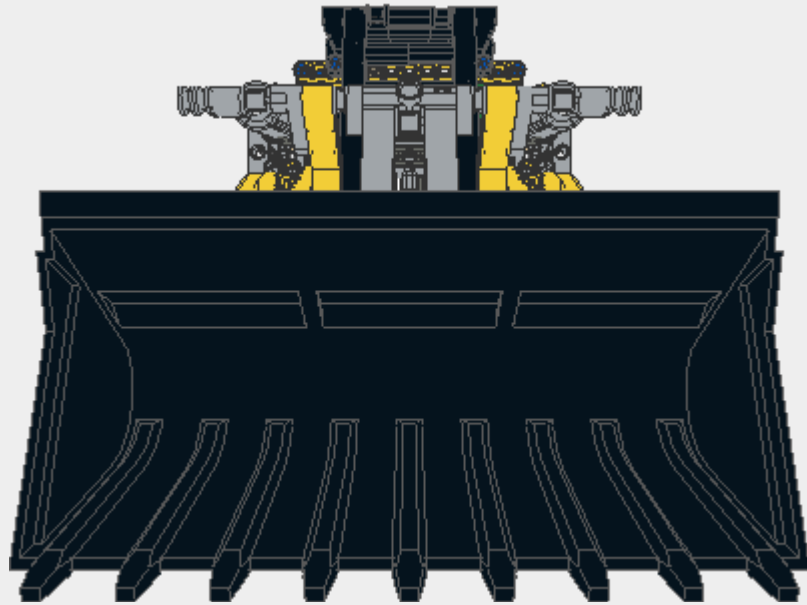

Parts List for Bobcat.ldr (517 parts)

Part	Color	Quantity	Description	
4644087	14: Yellow	4	Wheel Rim 26 x 43 with 6 Spokes and 6 Pegholes	
View on Peeron.com	4506078	71: Light Bluish Gray	1	Electric Power Functions 9V Battery Box (Complete)
View on Peeron.com	4506083	0: Black	4	Electric Power Functions Medium Motor
View on Peeron.com	4566756	71: Light Bluish Gray	2	Electric Power Functions IR Receiver
	4512363	0: Black	11	Technic Axle Joiner Inline Smooth
	4512360	71: Light Bluish Gray	3	Technic Axle Joiner Inline Smooth
	6004888	71: Light Bluish Gray	5	Technic Beam 2 Liftarm
	4552349	72: Dark Bluish Gray	2	Technic Beam 3 x 3 T-shaped
	4535768	71: Light Bluish Gray	5	Technic Axle 9