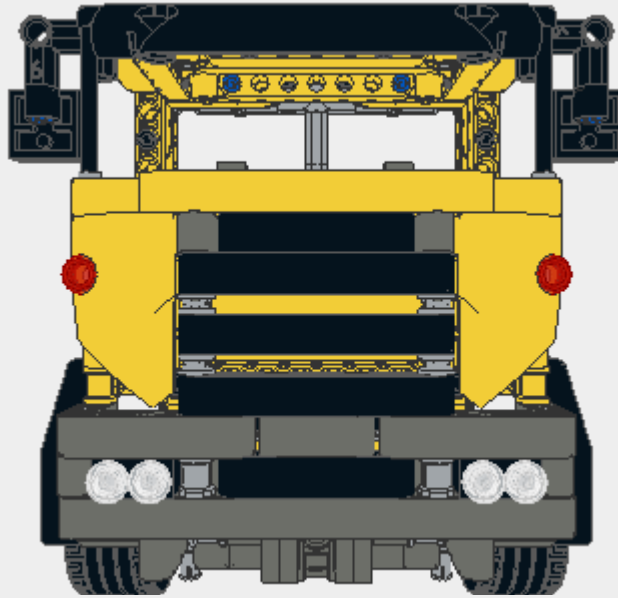

Parts List for LKW Kipper Klein.Idr (718 parts)

Part	Color	Quantity	Description
This parts list generated by LDView. Part images provided by Peeron.			
	72: Dark Bluish Gray	1	Technic Gear 8 Tooth Reinforced Sliding
	15: White	1	Tile 1 x 4 with Groove
	0: Black	2	Plate 2 x 2 with Hole and Split Underside Ribs
	0: Black	129	Technic Pin with Friction and Slots
	71: Light Bluish Gray	1	Technic Steering Wheel Small
	0: Black	2	Bar 4L Light Sabre Blade
	0: Black	2	Tile 2 x 2 with Groove
	0: Black	2	Technic Brick 1 x 2 with Holes
	19: Tan	4	Technic Pin 3/4
	72: Dark Bluish Gray	2	Technic Pin 3/4