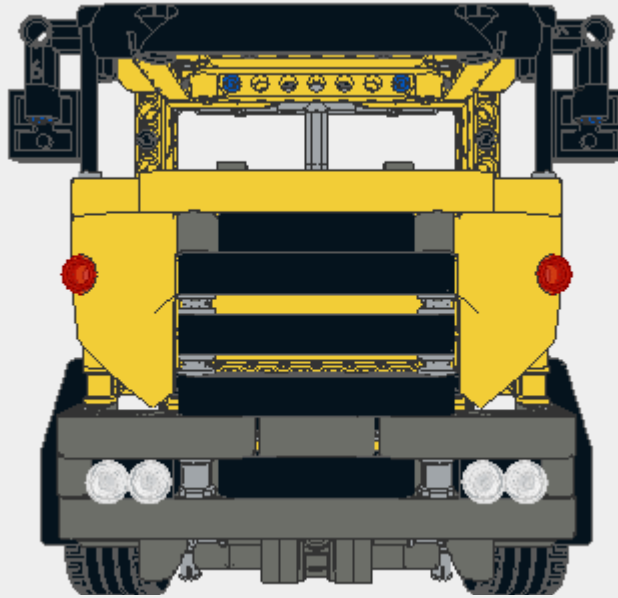

Parts List for LKW Kipper Klein.Idr (718 parts)

Part	Color	Quantity	Description
	0: Black	4	Technic Beam 13
	14: Yellow	7	Technic Beam 13
	72: Dark Bluish Gray	1	Technic Beam 13
	14: Yellow	4	Technic Cross Block 1 x 3 (Axle/Pin/Pin)
	72: Dark Bluish Gray	15	Technic Cross Block 1 x 3 (Axle/Pin/Pin)
	71: Light Bluish Gray	8	Technic Pin 1/2
	71: Light Bluish Gray	3	Technic Axle 7
	0: Black	6	Tyre 22/ 30 x 30 ZR
	71: Light Bluish Gray	16	Technic Axle 3