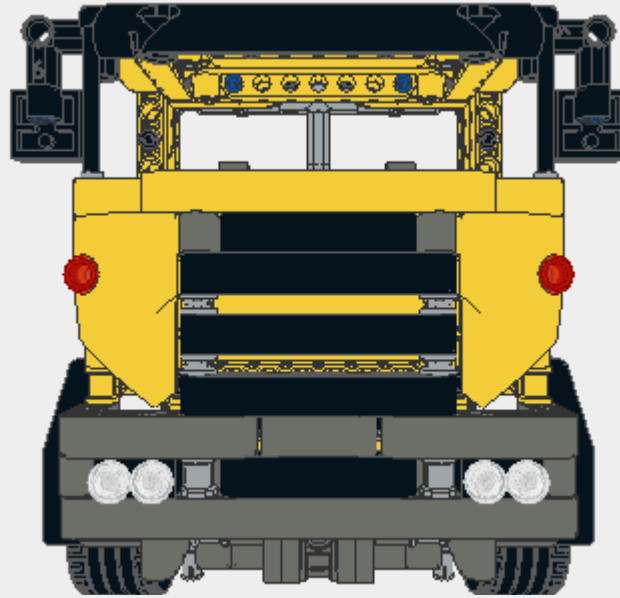

Parts List for LKW Kipper Klein.Idr (718 parts)

Part	Color	Quantity	Description
	14: Yellow	1	Technic Panel Fairing Smooth #4 (Medium)
	14: Yellow	1	Technic Panel Fairing Smooth #3 (Medium)
	14: Yellow	8	Technic Panel 5 x 11
	0: Black	3	Technic Cross Block 1 x 2 (Axle/Pin)
	14: Yellow	14	Technic Cross Block 1 x 2 (Axle/Pin)
	1: Blue	127	Technic Pin Long with Friction and Slot
	28: Dark Tan	2	Technic Axle 3 with Stud
	0: Black	2	Technic Pin Towball with Friction
	0: Black	2	Technic Beam 4 x 6 Liftarm Bent 53.13
	0: Black	6	Technic Pin Joiner Round
View on Peeron.com	15: White	1	Technic Gear 24 Tooth Clutch with