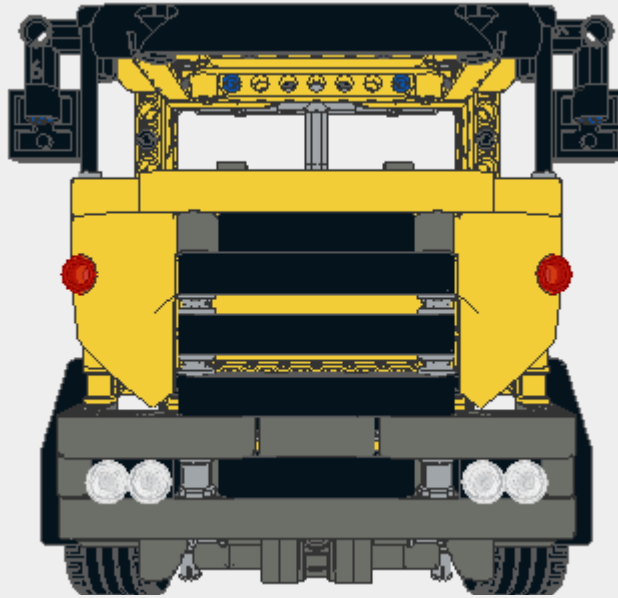

Parts List for LKW Kipper Klein.Idr (718 parts)

	Part	Color	Quantity	Description
	4225033	71: Light Bluish Gray	4	Technic Cross Block 1 x 3 (Pin/Pin/Pin) with 4 Pins
	4499858	72: Dark Bluish Gray	2	Technic Axle 8 with Stop
	6055626	71: Light Bluish Gray	6	Wheel Rim 20 x 30 with 6 Spokes and External Ribs
View on Peeron.com	4506078	71: Light Bluish Gray	1	Electric Power Functions 9V Battery Box (Complete)
View on Peeron.com	4506083	71: Light Bluish Gray	1	Electric Power Functions Medium Motor
	4512360	71: Light Bluish Gray	2	Technic Axle Joiner Inline Smooth
	4516546	72: Dark Bluish Gray	5	Technic Axle Joiner Inline Smooth
	6006140	0: Black	4	Technic Beam 2 Liftarm
	6006141	72: Dark Bluish Gray	10	Technic Beam 2 Liftarm