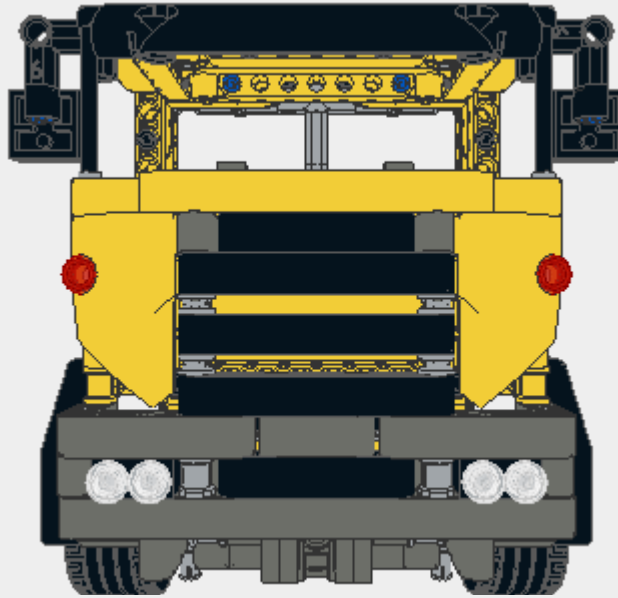

Parts List for LKW Kipper Klein.Idr (718 parts)

Part	Color	Quantity	Description
This parts list generated by LDView . Part images provided by Peeron.			
	72: Dark Bluish Gray	1	Technic Gear 8 Tooth Reinforced Sliding
	15: White	1	Tile 1 x 4 with Groove
	0: Black	2	Plate 2 x 2 with Hole and Split Underside Ribs
	0: Black	129	Technic Pin with Friction and Slots
	71: Light Bluish Gray	1	Technic Steering Wheel Small
	0: Black	2	Bar 4L Light Sabre Blade
	0: Black	2	Tile 2 x 2 with Groove
	0: Black	2	Technic Brick 1 x 2 with Holes
	19: Tan	4	Technic Pin 3/4
	72: Dark Bluish Gray	2	Technic Pin 3/4

Parts List for LKW Kipper Klein.Idr (718 parts)

Part	Color	Quantity	Description
	0: Black 	4	Technic Beam 3 x 3.8 x 7 Liftarm Bent 45 Double
	0: Black 	6	Technic Angle Connector #1
	0: Black 	2	Technic Angle Connector #6 (90 degree)
	14: Yellow 	1	Technic Beam 5 x 0.5
	71: Light Bluish Gray 	8	Technic Angle Connector #2 (180 degree)
	14: Yellow 	2	Technic Connector (Axle/Bush)
	71: Light Bluish Gray 	12	Technic Pin Long with Stop Bush
	72: Dark Bluish Gray 	4	Technic Beam 3 x 3 x 0.5 Liftarm Bent 90
	4: Red 	13	Technic Axle 2 Notched
	14: Yellow 	5	Technic Beam 6 x 0.5

Parts List for LKW Kipper Klein.Idr (718 parts)

Part	Color	Quantity	Description
	14: Yellow 	2	Technic Gear 4 Knob
	71: Light Bluish Gray 	7	Technic Axle 5
	71: Light Bluish Gray 	12	Technic Bush 1/2 Smooth with Axle Hole Reduced
	14: Yellow 	3	Technic Beam 2 x 4 Liftarm Bent 90
	72: Dark Bluish Gray 	4	Technic Beam 2 x 4 Liftarm Bent 90
	71: Light Bluish Gray 	2	Technic Cross Block 1 x 3 (Axle/Pin/Axle)
	72: Dark Bluish Gray 	2	Technic Axle 5.5 with Stop
	0: Black 	1	Technic Gear 20 Tooth Double Bevel
	0: Black 	1	Technic Gear 12 Tooth Double Bevel