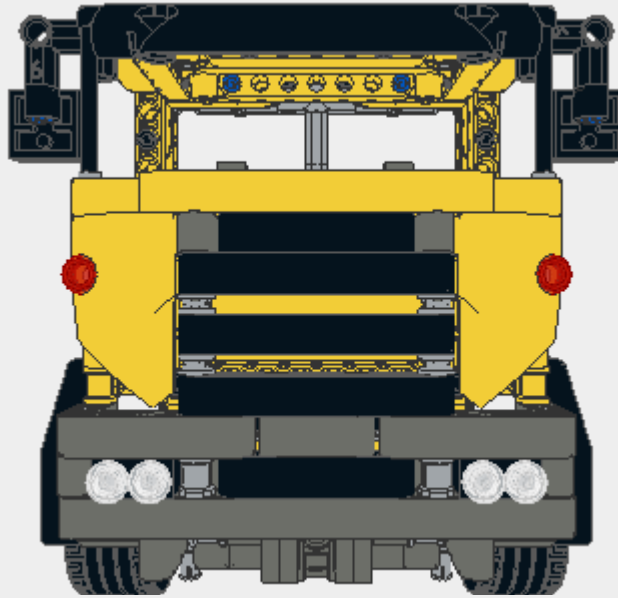

Parts List for LKW Kipper Klein.Idr (718 parts)

Part	Color	Quantity	Description
			DkStone Centre
	0: Black	2	Slope Brick 31 1 x 2 x 0.667
	14: Yellow	2	Technic Panel Fairing Smooth #1 (Short)
	71: Light Bluish Gray	4	Technic Pin Long with Pin Hole
	72: Dark Bluish Gray	6	Technic Axle 4 with Stop
	14: Yellow	2	Technic Panel Fairing Smooth #2 (Short)
	0: Black	1	Technic Gear Rack 1 x 7 with Pegholes and Axleholes