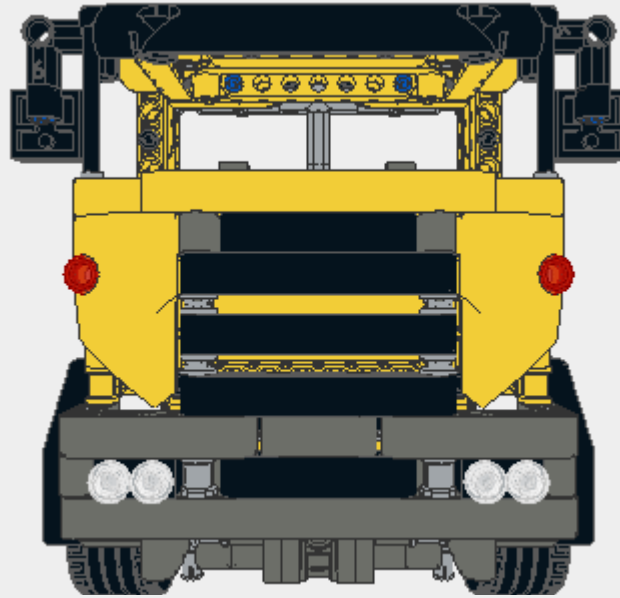

Parts List for LKW Kipper Klein.Idr (718 parts)

Part	Color	Quantity	Description
	0: Black	1	Plate 1 x 4
	71: Light Bluish Gray	17	Technic Bush with Two Flanges
	0: Black	1	Technic Axle 10
	1: Blue	39	Technic Axle Pin
	0: Black	9	Technic Beam 9
	14: Yellow	2	Technic Beam 9
	72: Dark Bluish Gray	4	Technic Beam 9
	4: Red	2	Plate 1 x 1 Round
	36: Trans Red	6	Plate 1 x 1 Round
	47: Trans Clear	6	Plate 1 x 1 Round