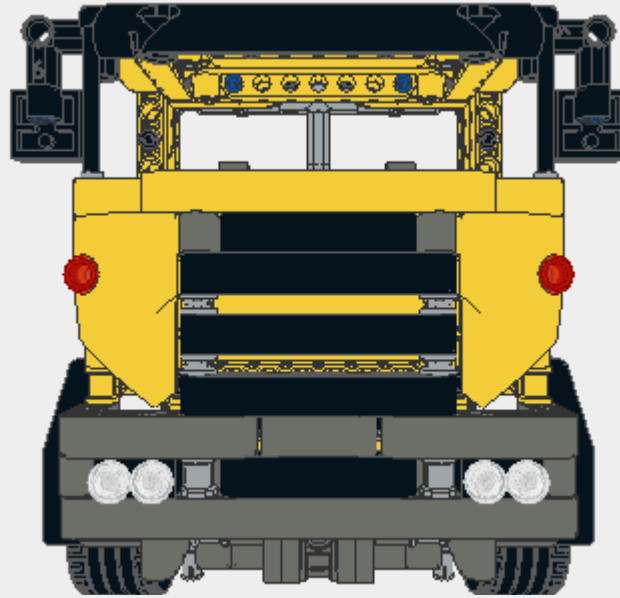

Parts List for LKW Kipper Klein.Idr (718 parts)

Part	Color	Quantity	Description
This parts list generated by LDView . Part images provided by Peeron.			
	72: Dark Bluish Gray	1	Technic Gear 8 Tooth Reinforced Sliding
	15: White	1	Tile 1 x 4 with Groove
	0: Black	2	Plate 2 x 2 with Hole and Split Underside Ribs
	0: Black	129	Technic Pin with Friction and Slots
	71: Light Bluish Gray	1	Technic Steering Wheel Small
	0: Black	2	Bar 4L Light Sabre Blade
	0: Black	2	Tile 2 x 2 with Groove
	0: Black	2	Technic Brick 1 x 2 with Holes
	19: Tan	4	Technic Pin 3/4
	72: Dark Bluish Gray	2	Technic Pin 3/4

Parts List for LKW Kipper Klein.Idr (718 parts)

Part	Color	Quantity	Description
	0: Black 	4	Technic Beam 3 x 3.8 x 7 Liftarm Bent 45 Double
	0: Black 	6	Technic Angle Connector #1
	0: Black 	2	Technic Angle Connector #6 (90 degree)
	14: Yellow 	1	Technic Beam 5 x 0.5
	71: Light Bluish Gray 	8	Technic Angle Connector #2 (180 degree)
	14: Yellow 	2	Technic Connector (Axle/Bush)
	71: Light Bluish Gray 	12	Technic Pin Long with Stop Bush
	72: Dark Bluish Gray 	4	Technic Beam 3 x 3 x 0.5 Liftarm Bent 90
	4: Red 	13	Technic Axle 2 Notched
	14: Yellow 	5	Technic Beam 6 x 0.5

Parts List for LKW Kipper Klein.Idr (718 parts)

Part	Color	Quantity	Description
	14: Yellow 	2	Technic Gear 4 Knob
	71: Light Bluish Gray 	7	Technic Axle 5
	71: Light Bluish Gray 	12	Technic Bush 1/2 Smooth with Axle Hole Reduced
	14: Yellow 	3	Technic Beam 2 x 4 Liftarm Bent 90
	72: Dark Bluish Gray 	4	Technic Beam 2 x 4 Liftarm Bent 90
	71: Light Bluish Gray 	2	Technic Cross Block 1 x 3 (Axle/Pin/Axle)
	72: Dark Bluish Gray 	2	Technic Axle 5.5 with Stop
	0: Black 	1	Technic Gear 20 Tooth Double Bevel
	0: Black 	1	Technic Gear 12 Tooth Double Bevel