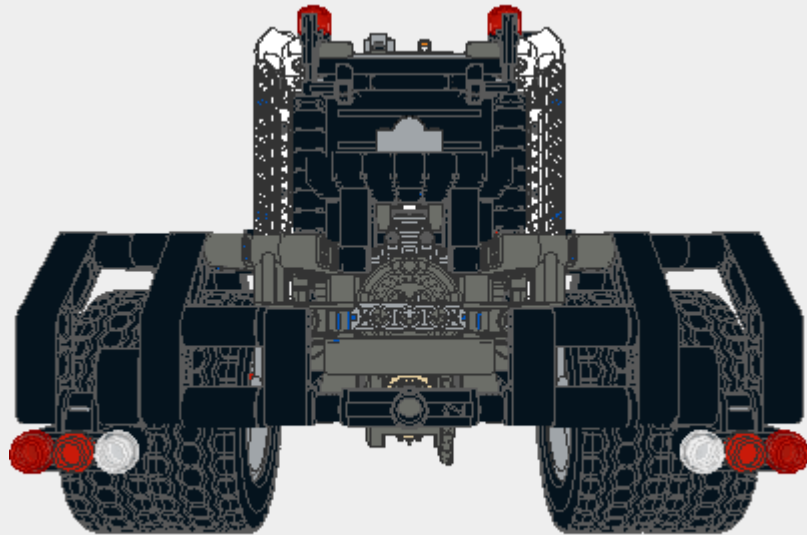

Parts List for Truck Mercedes 1x1.ldr (1444 parts)

Part	Color	Quantity	Description
This parts list generated by LDView . Part images provided by Peeron.			
	4111998	0: Black 	4 Technic Beam 3 x 3.8 x 7 Liftarm Bent 45 Double
	4211550	71: Light Bluish Gray 	2 Technic Angle Connector #1
	4210658	72: Dark Bluish Gray 	4 Technic Angle Connector #1
	4107767	0: Black 	1 Technic Angle Connector #6 (90 degree)
	4509886	71: Light Bluish Gray 	2 Technic Angle Connector #6 (90 degree)
	4107082	0: Black 	1 Technic Angle Connector #3 (157.5 degree)
	4107783	0: Black 	1 Technic Angle Connector #2 (180 degree)
	4140801	0: Black 	2 Technic Pin Long with Stop Bush
	4211574	71: Light Bluish Gray 	4 Technic Beam 3 x 3 x 0.5 Liftarm Bent 90

Parts List for Truck Mercedes 1x1.ldr (1444 parts)

Part	Color	Quantity	Description
	0: Black	2	Technic Beam 2 x 4 Liftarm Bent 90
	72: Dark Bluish Gray	12	Technic Beam 2 x 4 Liftarm Bent 90
	72: Dark Bluish Gray	4	Technic Cross Block 1 x 3 (Axle/Pin/Axle)
	72: Dark Bluish Gray	1	Technic Beam 15
	72: Dark Bluish Gray	5	Technic Beam 5
	72: Dark Bluish Gray	4	Technic Beam 3
	15: White	4	Technic Beam 11
	72: Dark Bluish Gray	3	Technic Gear 24 Tooth with 3 Axleholes
	0: Black	2	Plate 2 x 2 Round with Axlehole Type 1

Parts List for Truck Mercedes 1x1.ldr (1444 parts)

Part	Color	Quantity	Description
 4211866	71: Light Bluish Gray	1	Technic Beam 9
 4210757	72: Dark Bluish Gray	9	Technic Beam 9
 4222960	4: Red	2	Plate 1 x 1 Round
 3005741	36: Trans Red	2	Plate 1 x 1 Round
 3005740	47: Trans Clear	2	Plate 1 x 1 Round
 4522937	72: Dark Bluish Gray	2	Technic Beam 13
 4177444	0: Black	2	Technic Beam 2
View on Peeron.com	4506081	0: Black	1 Electric Power Functions XL Motor (Complete)
View on Peeron.com	6034989	71: Light Bluish Gray	1 Electric Power Functions IR Receiver
 6006140	0: Black	2	Technic Beam 2 Liftarm