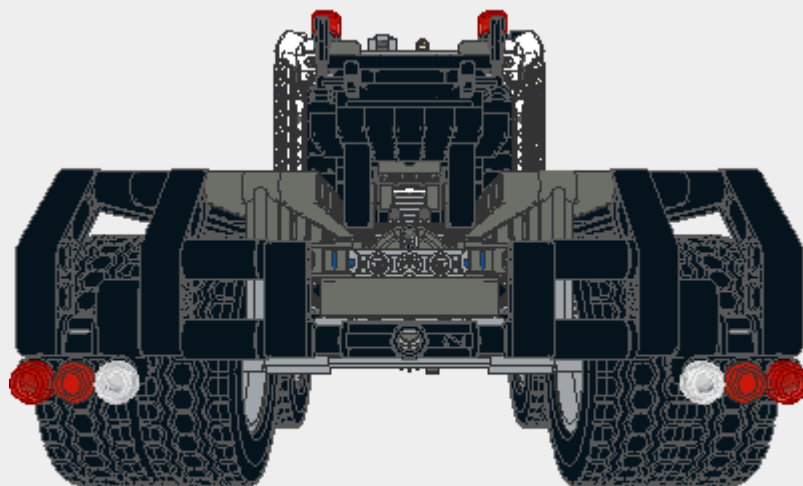

Parts List for Truck_Mercedes 1x2.ldr (132 parts)

Part	Color	Quantity	Description
This parts list generated by LDView . Part images provided by Peeron.			
	4111998	0: Black	8 Technic Beam 3 x 3.8 x 7 Liftarm Bent 45 Double
	4211550	71: Light Bluish Gray	6 Technic Angle Connector #1
	4210658	72: Dark Bluish Gray	4 Technic Angle Connector #1
	4107767	0: Black	1 Technic Angle Connector #6 (90 degree)
	4509886	71: Light Bluish Gray	2 Technic Angle Connector #6 (90 degree)
	4107082	0: Black	1 Technic Angle Connector #3 (157.5 degree)
	4107783	0: Black	1 Technic Angle Connector #2 (180 degree)
	4140801	0: Black	2 Technic Pin Long with Stop Bush
	4211574	71: Light Bluish Gray	8 Technic Beam 3 x 3 x 0.5 Liftarm Bent 90

Parts List for Truck_Mercedes 1x2.ldr (132 parts)

Part	Color	Quantity	Description
	0: Black	2	Technic Beam 2 x 4 Liftarm Bent 90
	72: Dark Bluish Gray	8	Technic Beam 2 x 4 Liftarm Bent 90
	72: Dark Bluish Gray	3	Technic Cross Block 1 x 3 (Axle/Pin/Axle)
	0: Black	4	Technic Beam 15
	72: Dark Bluish Gray	5	Technic Beam 15
	72: Dark Bluish Gray	5	Technic Beam 5
	71: Light Bluish Gray	1	Technic Beam 3
	72: Dark Bluish Gray	2	Technic Beam 3
	0: Black	4	Technic Beam 11

Parts List for Truck_Mercedes 1x2.ldr (132 parts)

Part	Color	Quantity	Description
 6028103	15: White	4	Technic Beam 11
4514558	72: Dark Bluish Gray	1	Technic Gear 24 Tooth with Single Axle Hole
 403226	0: Black	2	Plate 2 x 2 Round with Axlehole Type 1
 4211866	71: Light Bluish Gray	2	Technic Beam 9
 4210757	72: Dark Bluish Gray	4	Technic Beam 9
 4222960	4: Red	2	Plate 1 x 1 Round
 3005741	36: Trans Red	2	Plate 1 x 1 Round
 3005740	47: Trans Clear	2	Plate 1 x 1 Round
 4522937	72: Dark Bluish Gray	4	Technic Beam 13