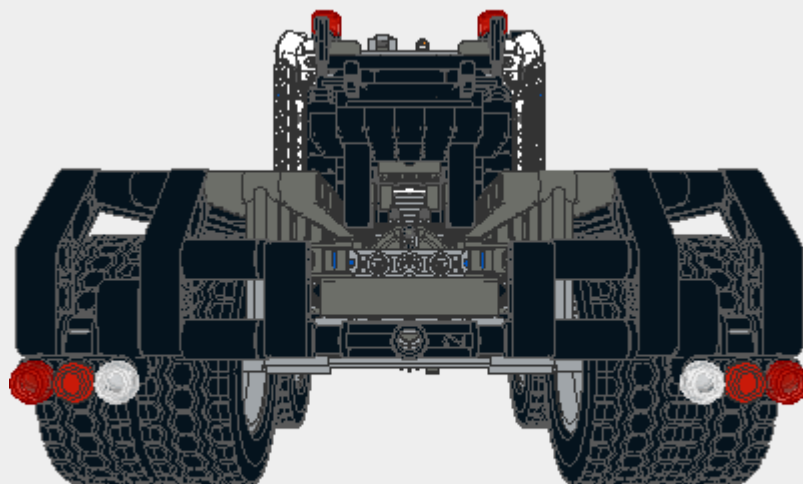

Parts List for Truck_Mercedes 1x2.ldr (132 parts)

Part	Color	Quantity	Description
This parts list generated by LDView . Part images provided by Peeron.			
	4111998	0: Black	8 Technic Beam 3 x 3.8 x 7 Liftarm Bent 45 Double
	4211550	71: Light Bluish Gray	6 Technic Angle Connector #1
	4210658	72: Dark Bluish Gray	4 Technic Angle Connector #1
	4107767	0: Black	1 Technic Angle Connector #6 (90 degree)
	4509886	71: Light Bluish Gray	2 Technic Angle Connector #6 (90 degree)
	4107082	0: Black	1 Technic Angle Connector #3 (157.5 degree)
	4107783	0: Black	1 Technic Angle Connector #2 (180 degree)
	4140801	0: Black	2 Technic Pin Long with Stop Bush
	4211574	71: Light Bluish Gray	8 Technic Beam 3 x 3 x 0.5 Liftarm Bent 90

Parts List for Truck_Mercedes 1x2.ldr (132 parts)

Part	Color	Quantity	Description
	0: Black	2	Technic Beam 2 x 4 Liftarm Bent 90
	72: Dark Bluish Gray	8	Technic Beam 2 x 4 Liftarm Bent 90
	72: Dark Bluish Gray	3	Technic Cross Block 1 x 3 (Axle/Pin/Axle)
	0: Black	4	Technic Beam 15
	72: Dark Bluish Gray	5	Technic Beam 15
	72: Dark Bluish Gray	5	Technic Beam 5
	71: Light Bluish Gray	1	Technic Beam 3
	72: Dark Bluish Gray	2	Technic Beam 3
	0: Black	4	Technic Beam 11

Parts List for Truck_Mercedes 1x2.ldr (132 parts)

Part	Color	Quantity	Description
 6028103	15: White	4	Technic Beam 11
4514558	72: Dark Bluish Gray	1	Technic Gear 24 Tooth with Single Axle Hole
 403226	0: Black	2	Plate 2 x 2 Round with Axlehole Type 1
 4211866	71: Light Bluish Gray	2	Technic Beam 9
 4210757	72: Dark Bluish Gray	4	Technic Beam 9
 4222960	4: Red	2	Plate 1 x 1 Round
 3005741	36: Trans Red	2	Plate 1 x 1 Round
 3005740	47: Trans Clear	2	Plate 1 x 1 Round
 4522937	72: Dark Bluish Gray	4	Technic Beam 13