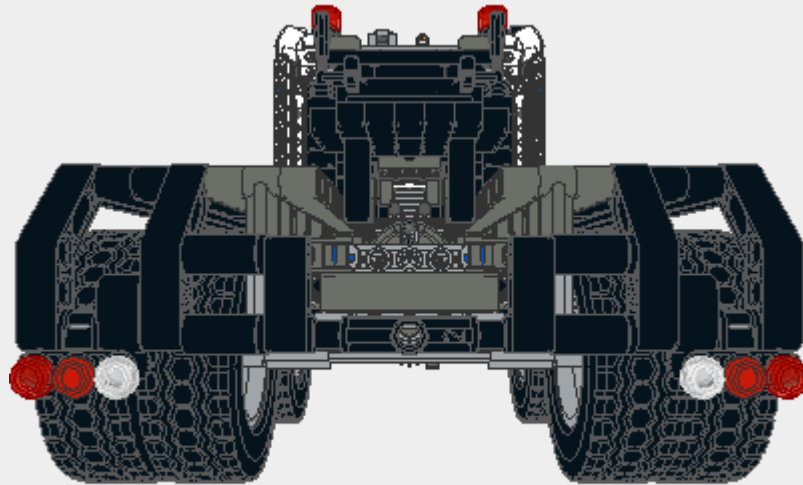

Parts List for Truck_Mercedes 1x2.ldr (132 parts)

Part	Color	Quantity	Description
4210638	72: Dark Bluish Gray	2	Technic Beam 4 x 6 Liftarm Bent 53.13
4526982	0: Black	4	Technic Pin Joiner Round
View on Peeron.com 6000566	1: Blue	1	Electric Power Functions Servo Motor