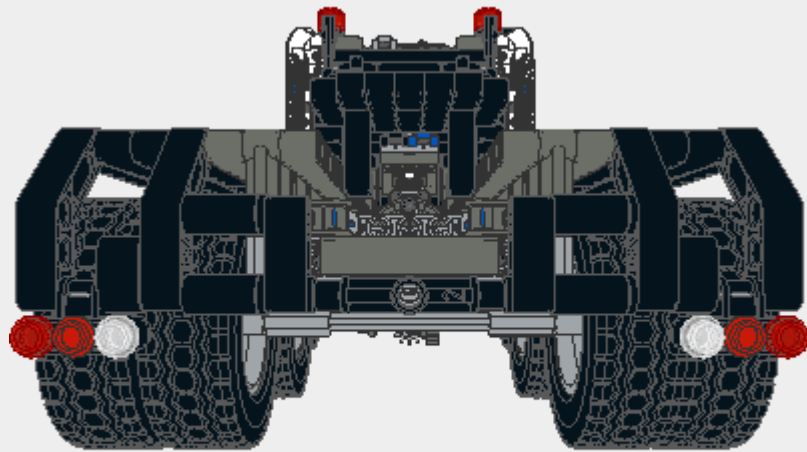

## Parts List for Truck\_Mercedes 2x2.ldr (144 parts)

Part	Color	Quantity	Description
This parts list generated by <a href="#">LDView</a> . <span style="float: right;">Part images provided by <a href="#">Peeron</a>.</span>			
	4111998	0: Black 	8 Technic Beam 3 x 3.8 x 7 Liftarm Bent 45 Double
	4211550	71: Light Bluish Gray 	6 Technic Angle Connector #1
	4210658	72: Dark Bluish Gray 	6 Technic Angle Connector #1
	4107767	0: Black 	1 Technic Angle Connector #6 (90 degree)
	4509886	71: Light Bluish Gray 	2 Technic Angle Connector #6 (90 degree)
	4107082	0: Black 	1 Technic Angle Connector #3 (157.5 degree)
	4107783	0: Black 	1 Technic Angle Connector #2 (180 degree)
	4140801	0: Black 	4 Technic Pin Long with Stop Bush
	4211574	71: Light Bluish Gray 	8 Technic Beam 3 x 3 x 0.5 Liftarm Bent 90

## Parts List for Truck\_Mercedes 2x2.ldr (144 parts)

Part	Color	Quantity	Description
	0: Black	2	Technic Beam 2 x 4 Liftarm Bent 90
	72: Dark Bluish Gray	8	Technic Beam 2 x 4 Liftarm Bent 90
	72: Dark Bluish Gray	3	Technic Cross Block 1 x 3 (Axle/Pin/Axle)
	72: Dark Bluish Gray	2	Technic Beam 3 x 7 Liftarm Bent 53.13
	0: Black	4	Technic Beam 15
	72: Dark Bluish Gray	11	Technic Beam 15
	72: Dark Bluish Gray	3	Technic Beam 5
	72: Dark Bluish Gray	2	Technic Beam 4 x 4 Liftarm Bent 53.13
	72: Dark Bluish Gray	4	Technic Beam 4 x 0.5 Liftarm

## Parts List for Truck\_Mercedes 2x2.ldr (144 parts)

Part	Color	Quantity	Description
	71: Light Bluish Gray	1	Technic Beam 3
	72: Dark Bluish Gray	4	Technic Beam 3
	15: White	4	Technic Beam 11
	72: Dark Bluish Gray	1	Technic Gear 24 Tooth with Single Axle Hole
	0: Black	2	Plate 2 x 2 Round with Axlehole Type 1
	71: Light Bluish Gray	2	Technic Beam 9
	72: Dark Bluish Gray	2	Technic Beam 9
	4: Red	2	Plate 1 x 1 Round
	36: Trans Red	2	Plate 1 x 1 Round