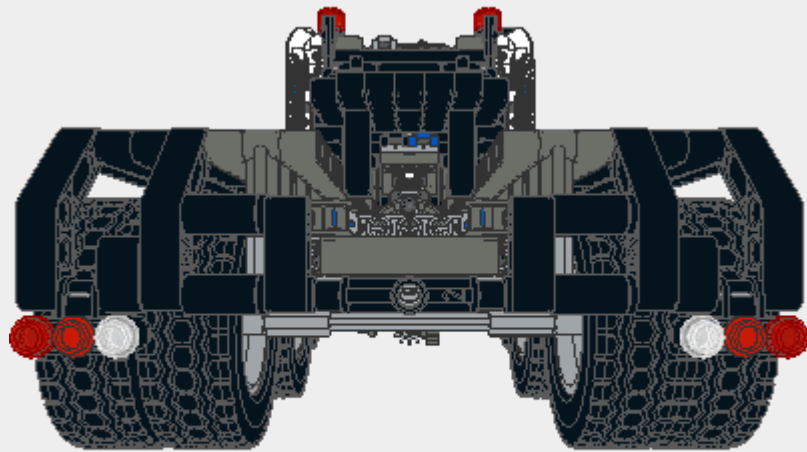

Parts List for Truck_Mercedes 2x2.ldr (144 parts)

Part	Color	Quantity	Description
4526982	0: Black	4	Technic Pin Joiner Round
View on Peeron.com 6000566	1: Blue	1	Electric Power Functions Servo Motor