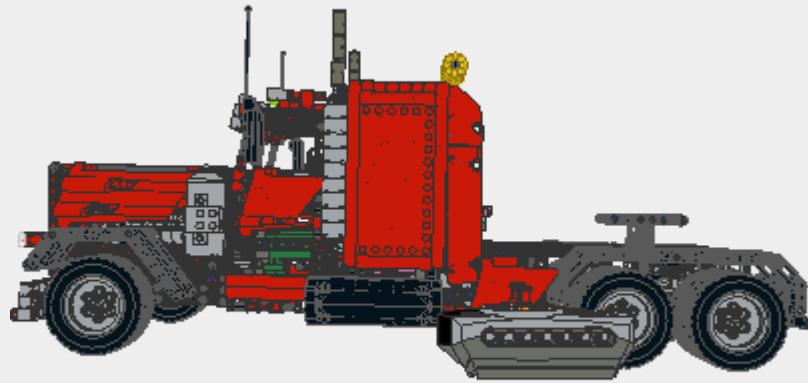

Parts List for Truck_Peterbild.ldr (1304 parts)

Part	Color	Quantity	Description
	4: Red	6	Technic Beam 2 x 0.5 Liftarm
	71: Light Bluish Gray	8	Technic Beam 2 x 0.5 Liftarm
	4: Red	5	Technic Cross Block 1 x 3 (Axle/Pin/Pin)
	71: Light Bluish Gray	9	Technic Cross Block 1 x 3 (Axle/Pin/Pin)
	71: Light Bluish Gray	16	Technic Pin 1/2
	4: Red	8	Technic Beam 2
	71: Light Bluish Gray	2	Technic Beam 2
	71: Light Bluish Gray	2	Dish 3 x 3 Inverted
	71: Light Bluish Gray	5	Technic Axle 7