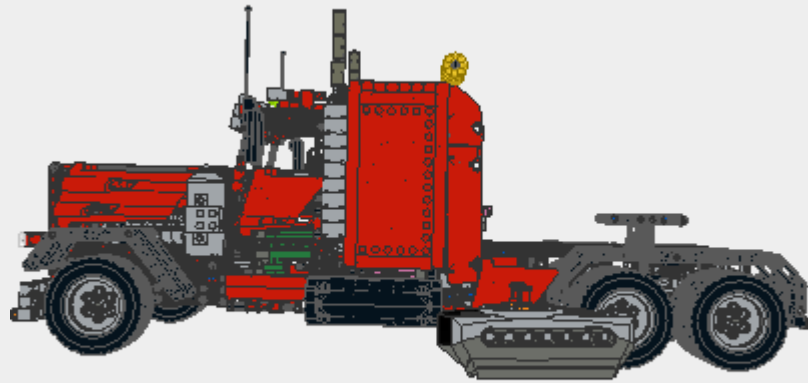

Parts List for Truck_Peterbild.Idr (1304 parts)

Part	Color	Quantity	Description
	Gray		
4552646	87: Metallic Dark Gray	6	Technic Pin Joiner Round
4540801	4: Red	1	Technic Panel Fairing Smooth #1 (Short)
6083620	72: Dark Bluish Gray	2	Technic Axle 4 with Stop
4540798	4: Red	1	Technic Panel Fairing Smooth #2 (Short)
View on Peeron.com 6000566	2: Green	1	Electric Power Functions Servo Motor