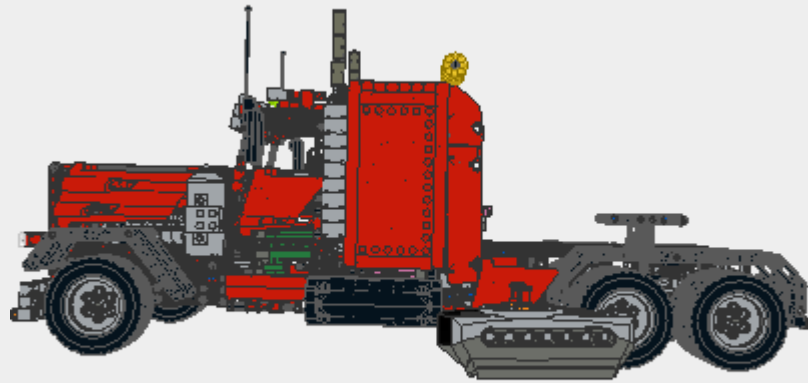

Parts List for Truck_Peterbild.Idr (1304 parts)

Part	Color	Quantity	Description
	0: Black	2	Technic Beam 3 x 5 Bent 90
	1: Blue	4	Technic Beam 3 x 5 Bent 90
	4: Red	14	Technic Beam 3 x 5 Bent 90
	71: Light Bluish Gray	4	Technic Beam 3 x 5 Bent 90
	1: Blue	158	Technic Pin Long
	4: Red	4	Technic Cross Block 2 x 3 (Pin/Pin/Twin Pin)
	0: Black	1	Plate 1 x 8
	0: Black	4	Technic Brick 1 x 2 with Hole
	0: Black	22	Technic Axle 4
	0: Black	3	Technic Axle 6