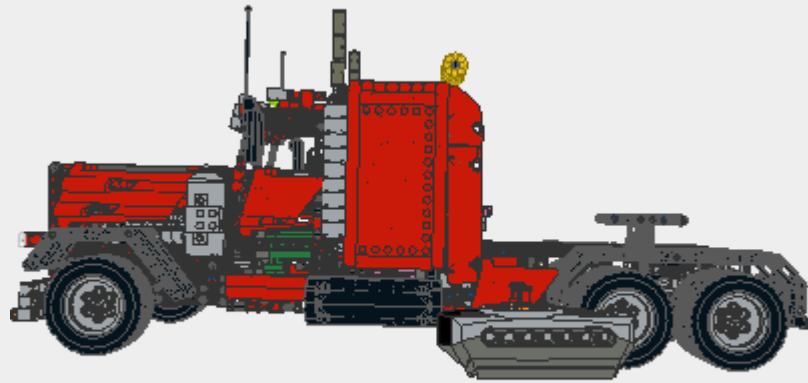

Parts List for Truck_Peterbild.Idr (1304 parts)

Part	Color	Quantity	Description
This parts list generated by LDView . Part images provided by Peeron.			
	72: Dark Bluish Gray	4	Technic Gear 8 Tooth Reinforced
	71: Light Bluish Gray	28	Tile 1 x 2 Grille with Groove
	0: Black	4	Tile 1 x 4 with Groove
	0: Black	3	Plate 2 x 2 with Hole and Split Underside Ribs
	0: Black	2	Antenna 8H Whip
	0: Black	261	Technic Pin with Friction and Slots
	71: Light Bluish Gray	1	Technic Steering Wheel Small
	71: Light Bluish Gray	6	Technic Engine Cylinder Head
	14: Yellow	6	Technic Engine Piston

Parts List for Truck_Peterbild.ldr (1304 parts)

Part	Color	Quantity	Description
			Round
	71: Light Bluish Gray	6	Technic Engine Connecting Rod
	71: Light Bluish Gray	2	Technic Engine Crankshaft
	71: Light Bluish Gray	2	Technic Engine Crankshaft Centre
	71: Light Bluish Gray	4	Technic Beam 5 x 3 x 0.5 Liftarm Triangle
	0: Black	2	Plate 2 x 2
	47: Trans Clear	4	Plate 1 x 2
	0: Black	1	Plate 6 x 8
	71: Light Bluish Gray	2	Cylinder 3 x 6 x 2 2/3 Horizontal
	71: Light Bluish Gray	1	Tile 2 x 2 with Groove