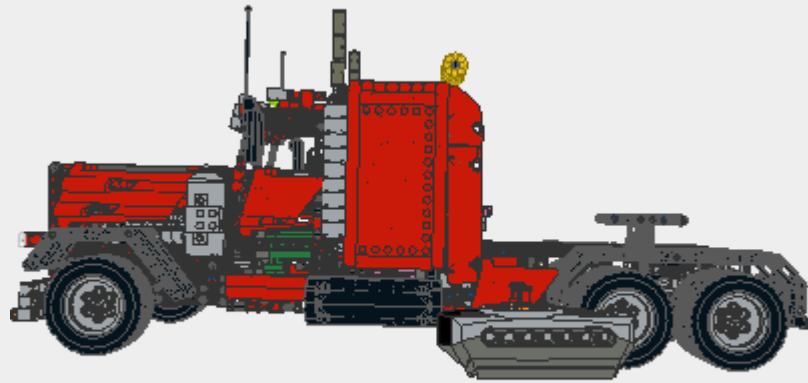

Parts List for Truck_Peterbild.Idr (1304 parts)

Part	Color	Quantity	Description
	71: Light Bluish Gray	2	Technic Gear 16 Tooth
	4: Red	9	Technic Beam 9
	71: Light Bluish Gray	2	Technic Beam 9
	25: Orange	4	Plate 1 x 1 Round
	36: Trans Red	2	Plate 1 x 1 Round
	47: Trans Clear	7	Plate 1 x 1 Round
	71: Light Bluish Gray	5	Plate 1 x 1 Round
	4: Red	5	Technic Beam 13
	71: Light Bluish Gray	7	Technic Beam 13