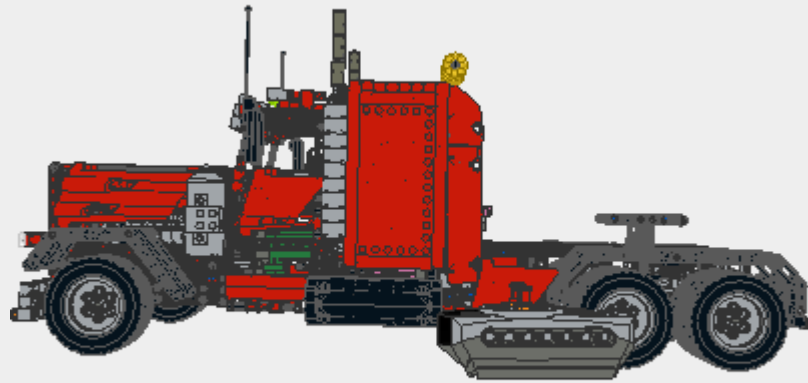

Parts List for Truck_Peterbild.Idr (1304 parts)

Part	Color	Quantity	Description
4128593	0: Black	6	Technic Beam 4 x 4 Liftarm Bent 53.13
4141811	4: Red	4	Technic Beam 4 x 0.5 Liftarm
4142822	0: Black	6	Technic Beam 3
4153718	Red	2	Technic Beam 3
4211655	71: Light Bluish Gray	5	Technic Beam 3
4495935	0: Black	6	Technic Beam 7
4495933	4: Red	17	Technic Beam 7
4495930	71: Light Bluish Gray	3	Technic Beam 7
4562805	4: Red	2	Technic Beam 11
4611705	71: Light Bluish Gray	3	Technic Beam 11