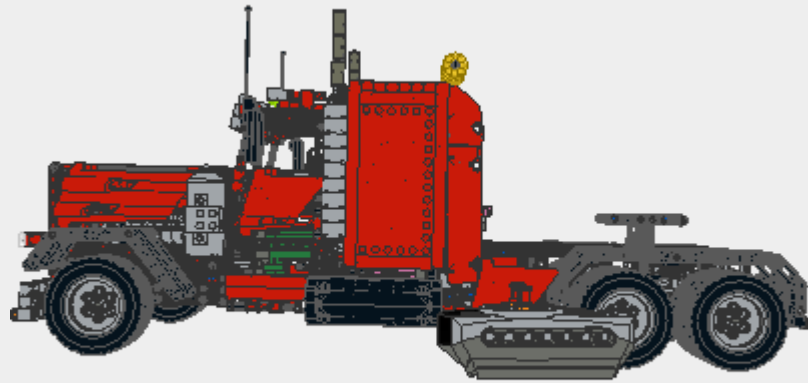

Parts List for Truck_Peterbild.Idr (1304 parts)

Part	Color	Quantity	Description
	0: Black	2	Technic Beam 2 x 4 Liftarm Bent 90
	4: Red	8	Technic Beam 2 x 4 Liftarm Bent 90
	71: Light Bluish Gray	4	Technic Beam 2 x 4 Liftarm Bent 90
	4: Red	6	Technic Cross Block 1 x 3 (Axle/Pin/Axle)
	71: Light Bluish Gray	12	Technic Cross Block 1 x 3 (Axle/Pin/Axle)
	4: Red	1	Technic Panel Fairing #3
	4: Red	1	Technic Panel Fairing #4
	72: Dark Bluish Gray	4	Technic Axle 5.5 with Stop
	0: Black	1	Technic Gear 12 Tooth Double Bevel