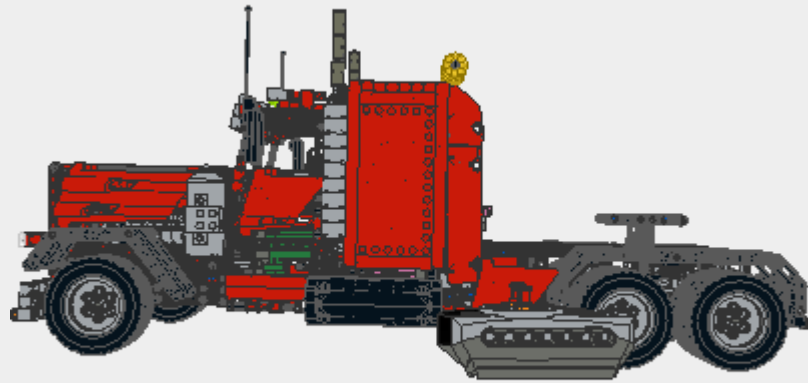

Parts List for Truck_Peterbild.Idr (1304 parts)

Part	Color	Quantity	Description
View on Peeron.com 6034989	71: Light Bluish Gray	1	Electric Power Functions IR Remote Control
View on Peeron.com 6040157	7: Light Gray	1	Electric Power Functions IR Receiver
4513174	4: Red	4	Technic Axle Joiner Inline Smooth
4512360	71: Light Bluish Gray	9	Technic Axle Joiner Inline Smooth
6006140	0: Black	6	Technic Beam 2 Liftarm
6004888	71: Light Bluish Gray	6	Technic Beam 2 Liftarm
614326	0: Black	2	Brick 2 x 2 Round Type 2
611644	46: Trans Yellow	8	Brick 2 x 2 Round Type 2
4211526	71: Light Bluish Gray	18	Brick 2 x 2 Round Type 2
4578096	4: Red	2	Tile 6 x 12 with Studs on Edges