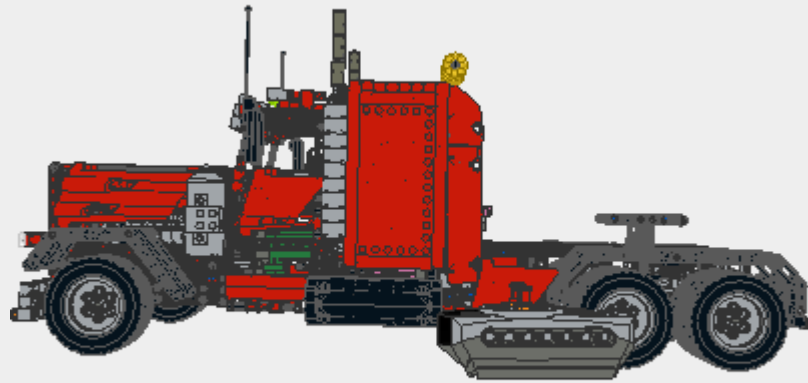

Parts List for Truck_Peterbild.Idr (1304 parts)

Part	Color	Quantity	Description
	72: Dark Bluish Gray	1	Technic Gear 16 Tooth with Clutch
	71: Light Bluish Gray	2	Technic Connector (Axle) with Axle 1.5
	72: Dark Bluish Gray	1	Technic Differential with Gear 16 Tooth and 24 Tooth
	72: Dark Bluish Gray	13	Technic Axle 3 with Stud
	71: Light Bluish Gray	7	Technic Gear 12 Tooth Bevel
	4: Red	8	Technic Beam 3 x 0.5 Liftarm
	4: Red	4	Tile 1 x 6
	0: Black	6	Technic Pin Joiner Round
	4: Red	2	Technic Pin Joiner Round
	71: Light Bluish	2	Technic Pin Joiner Round