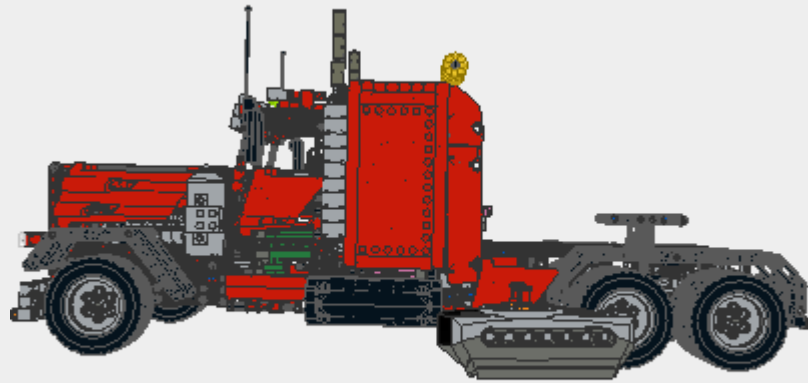

Parts List for Truck_Peterbild.Idr (1304 parts)

Part	Color	Quantity	Description
370726	0: Black	3	Technic Axle 8
370826	0: Black	3	Technic Axle 12
371021	4: Red	2	Plate 1 x 4
4211622	0: Black	2	Technic Bush with Two Flanges
4227155	4: Red	13	Technic Bush with Two Flanges
4211622	71: Light Bluish Gray	11	Technic Bush with Two Flanges
373726	0: Black	5	Technic Axle 10
4211450	71: Light Bluish Gray	1	Technic Gear Rack 1 x 4
4206482	1: Blue	50	Technic Axle Pin
4666579	19: Tan	2	Technic Axle Pin
4211451	71: Light Bluish Gray	2	Plate 1 x 2 without Groove with 1 Centre Stud