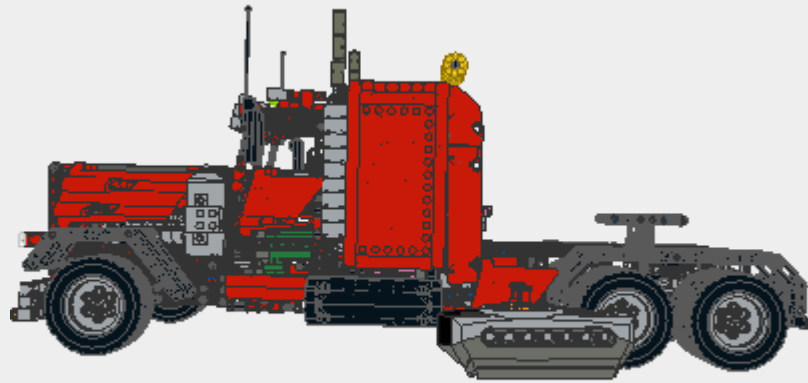

Parts List for Truck_Peterbild.Idr (1304 parts)

Part	Color	Quantity	Description
4205040	4: Red	2	Technic Panel Fairing #22
4205041	4: Red	2	Technic Panel Fairing #23
6035418	71: Light Bluish Gray	1	Technic Rotor 3 Blade x 0.5 Liftarm
4211815	71: Light Bluish Gray	19	Technic Axle 3
618844	42: Trans Neon Green	3	Cone 1 x 1
4225033	71: Light Bluish Gray	2	Technic Cross Block 1 x 3 (Pin/Pin/Pin) with 4 Pins
View on Peeron.com 4506078	7: Light Gray	1	Electric 9V Battery Box with Pegholes (Complete)
View on Peeron.com 4506081	5: Dark Pink	1	Electric Power Functions XL Motor (Complete)