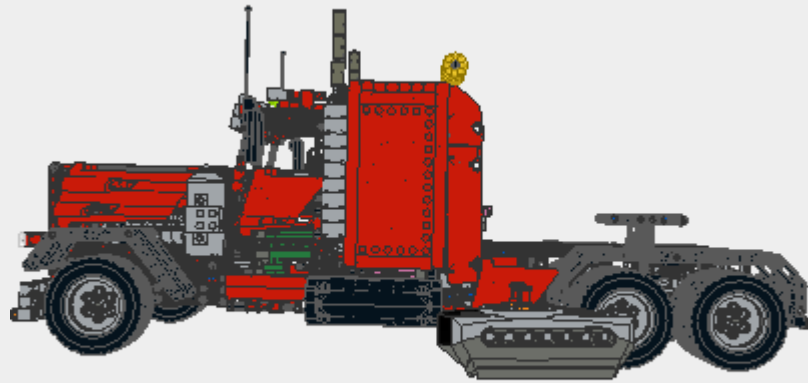

Parts List for Truck_Peterbild.Idr (1304 parts)

Part	Color	Quantity	Description
	4217918 71: Light Bluish Gray	2	Brick 2 x 3 with Curved Top
	4530578 0: Black	4	Technic Panel Smooth 11 x 2 x 3
	4525727 4: Red	2	Technic Panel Smooth 11 x 2 x 3
	6007966 0: Black	2	Technic Cross Block 3 x 2 (Axle/Triple Pin)
	4540797 71: Light Bluish Gray	2	Technic Beam 11 x 5 with Open Center 5 x 3
	4539880 71: Light Bluish Gray	1	Technic Beam 7 x 5 with Open Center 5 x 3
	4541294 4: Red	3	Technic Panel 5 x 11
	4188298 4: Red	17	Technic Cross Block 1 x 2 (Axle/Pin)
	4211775 71: Light Bluish Gray	25	Technic Cross Block 1 x 2 (Axle/Pin)