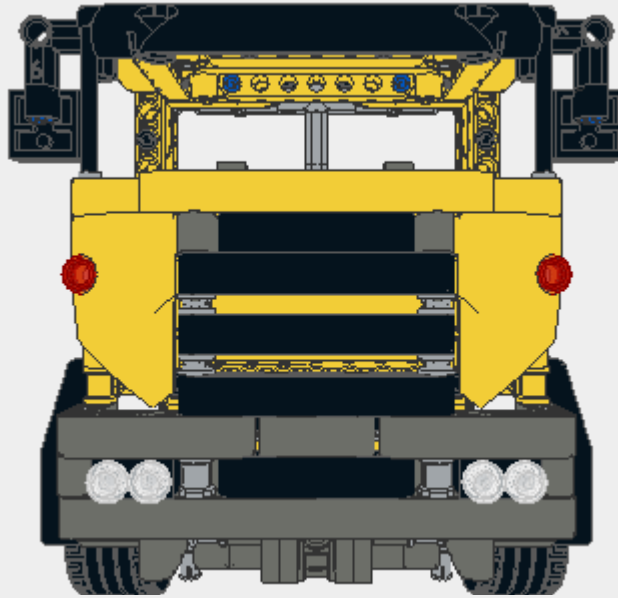

Parts List for Truck klein.ldr (464 parts)

Part	Color	Quantity	Description
	72: Dark Bluish Gray	1	Technic Beam 13
	72: Dark Bluish Gray	13	Technic Cross Block 1 x 3 (Axle/Pin/Pin)
	71: Light Bluish Gray	8	Technic Pin 1/2
	71: Light Bluish Gray	3	Technic Axle 7
	0: Black	6	Tyre 22/ 30 x 30 ZR
	71: Light Bluish Gray	11	Technic Axle 3
	71: Light Bluish Gray	2	Technic Cross Block 1 x 3 (Pin/Pin/Pin) with 4 Pins
	72: Dark Bluish Gray	2	Technic Axle 8 with Stop
	71: Light Bluish Gray	6	Wheel Rim 20 x 30 with 6 Spokes and External Ribs