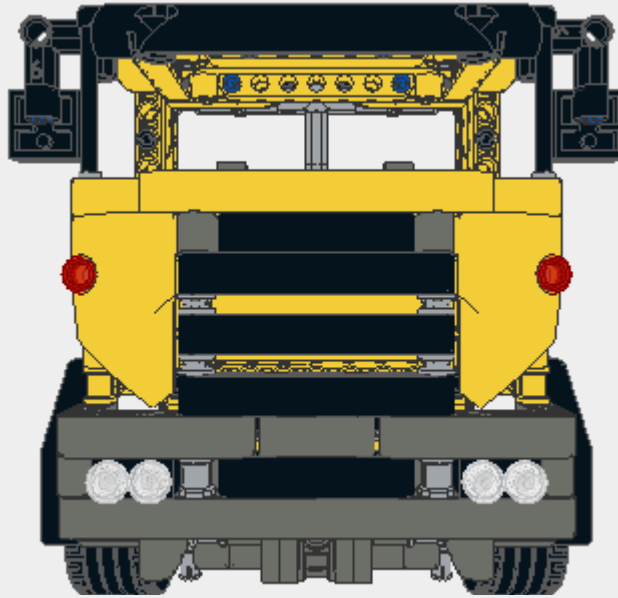

Parts List for Truck klein.ldr (464 parts)

Part	Color	Quantity	Description
This parts list generated by LDView. Part images provided by Peeron.			
	243101 15: White	1	Tile 1 x 4 with Groove
	244426 0: Black	2	Plate 2 x 2 with Hole and Split Underside Ribs
	4121715 0: Black	68	Technic Pin with Friction and Slots
	4580510 71: Light Bluish Gray	1	Technic Steering Wheel Small
	4640742 0: Black	2	Bar 4L Light Sabre Blade
	306826 0: Black	2	Tile 2 x 2 with Groove
	3200026 0: Black	2	Technic Brick 1 x 2 with Holes
	4111998 0: Black	4	Technic Beam 3 x 3.8 x 7 Liftarm Bent 45 Double
	4107085 0: Black	6	Technic Angle Connector #1
	4107767 0: Black	2	Technic Angle Connector #6 (90 degree)