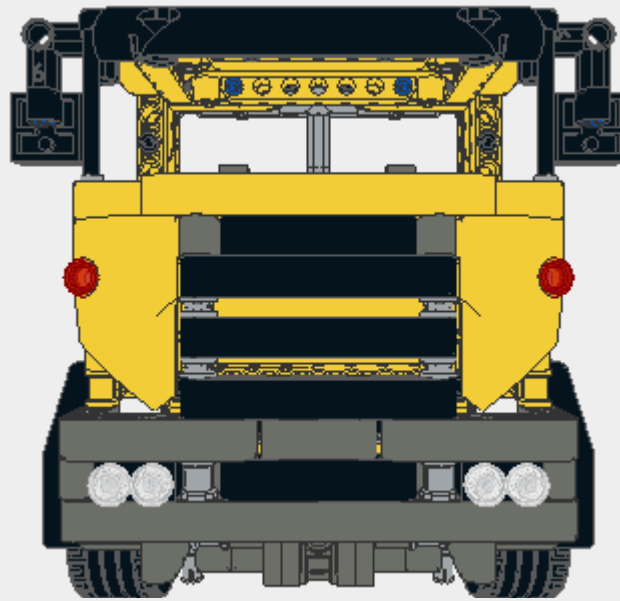

Parts List for Truck klein.ldr (464 parts)

Part	Color	Quantity	Description
This parts list generated by LDView . Part images provided by Peeron.			
	243101 15: White 	1	Tile 1 x 4 with Groove
	244426 0: Black 	2	Plate 2 x 2 with Hole and Split Underside Ribs
	4121715 0: Black 	68	Technic Pin with Friction and Slots
	4580510 71: Light Bluish Gray 	1	Technic Steering Wheel Small
	4640742 0: Black 	2	Bar 4L Light Sabre Blade
	306826 0: Black 	2	Tile 2 x 2 with Groove
	3200026 0: Black 	2	Technic Brick 1 x 2 with Holes
	4111998 0: Black 	4	Technic Beam 3 x 3.8 x 7 Liftarm Bent 45 Double
	4107085 0: Black 	6	Technic Angle Connector #1
	4107767 0: Black 	2	Technic Angle Connector #6 (90 degree)

Parts List for Truck klein.ldr (464 parts)

Part	Color	Quantity	Description
	71: Light Bluish Gray	8	Technic Angle Connector #2 (180 degree)
	14: Yellow	2	Technic Connector (Axle/Bush)
	71: Light Bluish Gray	12	Technic Pin Long with Stop Bush
	72: Dark Bluish Gray	4	Technic Beam 3 x 3 x 0.5 Liftarm Bent 90
	4: Red	10	Technic Axle 2 Notched
	14: Yellow	4	Technic Beam 6 x 0.5
	14: Yellow	2	Technic Gear 4 Knob
	71: Light Bluish Gray	8	Technic Axle 5
	71: Light Bluish Gray	10	Technic Bush 1/2 Smooth with Axle Hole Reduced
	72: Dark Bluish Gray	2	Technic Beam 2 x 4 Liftarm Bent 90

Parts List for Truck klein.ldr (464 parts)

Part	Color	Quantity	Description
	71: Light Bluish Gray	2	Technic Cross Block 1 x 3 (Axle/Pin/Axle)
	72: Dark Bluish Gray	2	Technic Axle 5.5 with Stop
	0: Black	1	Technic Gear 20 Tooth Double Bevel
	0: Black	1	Technic Gear 12 Tooth Double Bevel
	0: Black	5	Technic Beam 15
	72: Dark Bluish Gray	4	Technic Beam 15
	0: Black	4	Technic Beam 5
	14: Yellow	4	Technic Beam 5
	72: Dark Bluish Gray	4	Technic Beam 5
	72: Dark Bluish	3	Technic Beam 3