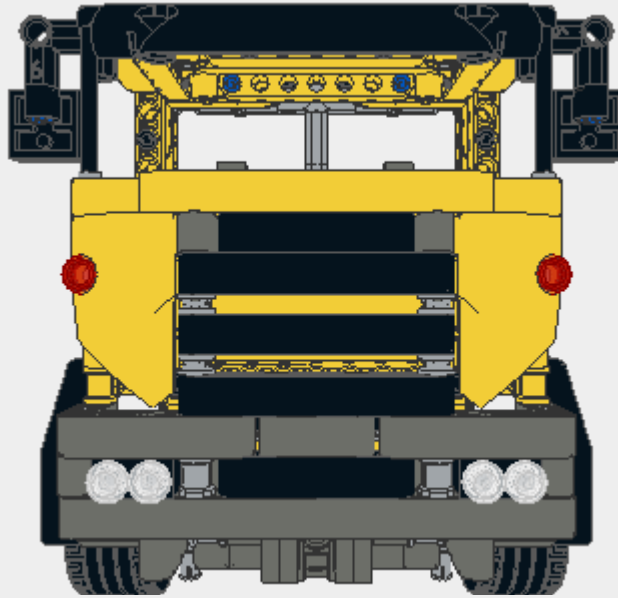

Parts List for Truck klein.ldr (464 parts)

Part	Color	Quantity	Description
	71: Light Bluish Gray	2	Technic Axle Joiner In-line Smooth
	72: Dark Bluish Gray	5	Technic Axle Joiner In-line Smooth
	0: Black	8	Technic Beam 2 Liftarm
	72: Dark Bluish Gray	10	Technic Beam 2 Liftarm
	72: Dark Bluish Gray	2	Technic Beam 3 x 3 T-shaped
	71: Light Bluish Gray	2	Technic Axle 9
	0: Black	1	Technic Panel Smooth 11 x 2 x 3
	71: Light Bluish Gray	1	Technic Beam 7 x 5 with Open Center 5 x 3
	14: Yellow	2	Technic Panel 5 x 11