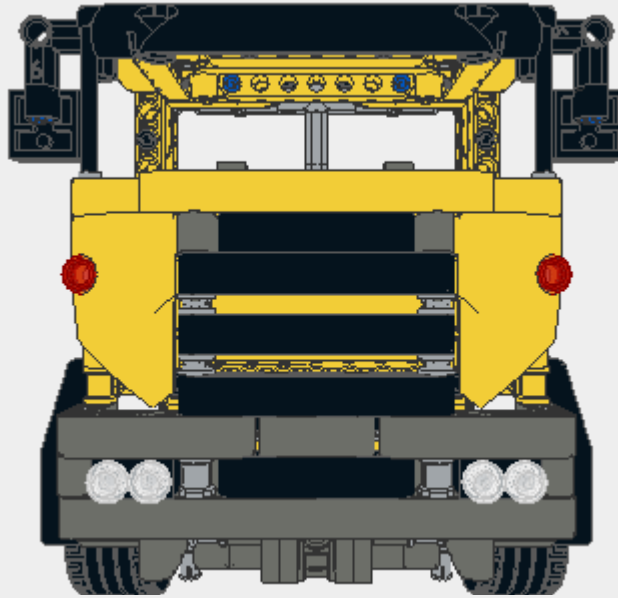

Parts List for Truck klein.ldr (464 parts)

Part	Color	Quantity	Description
This parts list generated by LDView . Part images provided by Peeron.			
	243101 15: White 	1	Tile 1 x 4 with Groove
	244426 0: Black 	2	Plate 2 x 2 with Hole and Split Underside Ribs
	4121715 0: Black 	68	Technic Pin with Friction and Slots
	4580510 71: Light Bluish Gray 	1	Technic Steering Wheel Small
	4640742 0: Black 	2	Bar 4L Light Sabre Blade
	306826 0: Black 	2	Tile 2 x 2 with Groove
	3200026 0: Black 	2	Technic Brick 1 x 2 with Holes
	4111998 0: Black 	4	Technic Beam 3 x 3.8 x 7 Liftarm Bent 45 Double
	4107085 0: Black 	6	Technic Angle Connector #1
	4107767 0: Black 	2	Technic Angle Connector #6 (90 degree)

Parts List for Truck klein.ldr (464 parts)

Part	Color	Quantity	Description
	71: Light Bluish Gray	8	Technic Angle Connector #2 (180 degree)
	14: Yellow	2	Technic Connector (Axle/Bush)
	71: Light Bluish Gray	12	Technic Pin Long with Stop Bush
	72: Dark Bluish Gray	4	Technic Beam 3 x 3 x 0.5 Liftarm Bent 90
	4: Red	10	Technic Axle 2 Notched
	14: Yellow	4	Technic Beam 6 x 0.5
	14: Yellow	2	Technic Gear 4 Knob
	71: Light Bluish Gray	8	Technic Axle 5
	71: Light Bluish Gray	10	Technic Bush 1/2 Smooth with Axle Hole Reduced
	72: Dark Bluish Gray	2	Technic Beam 2 x 4 Liftarm Bent 90

Parts List for Truck klein.ldr (464 parts)

Part	Color	Quantity	Description
	71: Light Bluish Gray	2	Technic Cross Block 1 x 3 (Axle/Pin/Axle)
	72: Dark Bluish Gray	2	Technic Axle 5.5 with Stop
	0: Black	1	Technic Gear 20 Tooth Double Bevel
	0: Black	1	Technic Gear 12 Tooth Double Bevel
	0: Black	5	Technic Beam 15
	72: Dark Bluish Gray	4	Technic Beam 15
	0: Black	4	Technic Beam 5
	14: Yellow	4	Technic Beam 5
	72: Dark Bluish Gray	4	Technic Beam 5
	72: Dark Bluish	3	Technic Beam 3