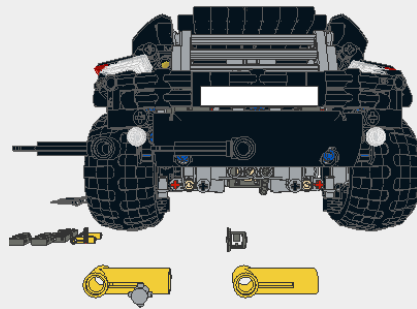

Parts List for SUV.ldr (1376 parts)

Part	Color	Quantity	Description
This parts list generated by LDView . Part images provided by Peeron.			
	6005331	72: Dark Bluish Gray	6 Technic Axle and Pin Connector Hub with 2 Axles at 90 Degrees
	6012451	72: Dark Bluish Gray	2 Technic Gear 8 Tooth Reinforced
	6030286	0: Black	8 Technic Beam 5 x 0.5 Liftarm with Axle Holes at Both Ends
	6022947	71: Light Bluish Gray	2 Technic Steering Wheel Bearing w/ 2 Pegholes & 2 Ball Joint Arms
	6022949	71: Light Bluish Gray	2 Technic Steering Wheel Bearing with 2 Pegholes
	4211375	71: Light Bluish Gray	1 Technic Axle Towball
	4121715	0: Black	179 Technic Pin with Friction and Slots
	4580510	71: Light Bluish Gray	1 Technic Steering Wheel Small
	4211561	71: Light Bluish Gray	3 Technic Beam 4 x 0.5 Liftarm with Boss
	4211609	71: Light Bluish Gray	4 Technic Engine Crankshaft
	6010862	72: Dark Bluish Gray	4 Technic Beam 5 x 3 x 0.5 Liftarm

Parts List for SUV.ldr (1376 parts)

Part	Color	Quantity	Description
	Gray		Triangle
	0: Black	7	Plate 1 x 2
	36: Trans Red	2	Plate 1 x 2
	47: Trans Clear	4	Plate 1 x 2
	47: Trans Clear	4	Plate 1 x 1
	0: Black	4	Tile 1 x 2 with "7815" Pattern
	72: Dark Bluish Gray	2	Technic Pin 3/4
	0: Black	4	Technic Steering Link 6L Type 2
	0: Black	4	Technic Beam 3 x 3.8 x 7 Liftarm Bent 45 Double
	72: Dark Bluish Gray	10	Technic Beam 3 x 3.8 x 7 Liftarm Bent 45 Double
	0: Black	19	Technic Angle Connector #1
	0: Black	2	Technic Angle Connector #6 (90 degree)
	0: Black	4	Technic Angle Connector #5 (112.5 degree)
	0: Black	16	Technic Angle Connector #3 (157.5 degree)