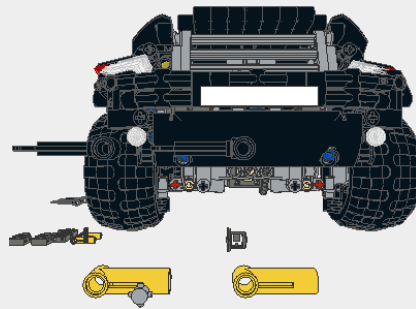

Parts List for SUV.Idr (1376 parts)

Part	Color	Quantity	Description
4610378	72: Dark Bluish Gray	4	Technic Steering Wheel Hub for Portal Axle
4610379	71: Light Bluish Gray	2	Technic Ball Joint 2.25 Diameter with C-Shape Frame
4610380	72: Dark Bluish Gray	2	Technic Ball Joint 2.25 Diameter Socket
4652234	71: Light Bluish Gray	5	Technic Cross Block 2 x 4 (Axle/Pin/Pin/Twin Pin)
4666999	19: Tan	7	Technic Axle 4 with Middle Cylindrical Stop
View on Peeron.com 88004	0: Black	1	Electric Power Functions Servo Motor