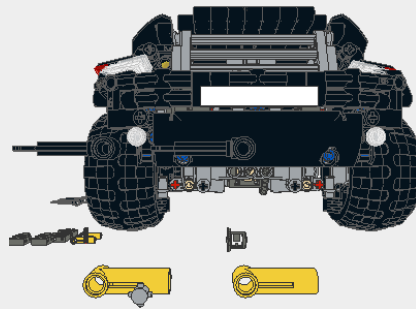

Parts List for SUV.ldr (1376 parts)

Part	Color	Quantity	Description
	71: Dark Bluish Gray	1	Wedge 4 x 4 x 0.667 Curved
	71: Light Bluish Gray	2	Cone 1 x 1
	71: Light Bluish Gray	2	Technic Cross Block 1 x 3 (Pin/Pin/Pin) with 4 Pins
	0: Black	2	=Slope Brick 31 1 x 1 x 0.667
	36: Trans Red	2	=Slope Brick 31 1 x 1 x 0.667
	47: Trans Clear	2	=Slope Brick 31 1 x 1 x 0.667
	72: Dark Bluish Gray	2	Technic Axle 8 with Stop
View on Peeron.com	1: Blue	2	Electric Power Functions Medium Motor
View on Peeron.com	4: Red	2	Electric Power Functions XL Motor (Complete)
View on Peeron.com	71: Light Bluish Gray	2	Electric Power Functions IR Receiver
	14: Yellow	2	Electric Power Functions Light
	0: Black	6	Technic Axle Joiner Inline Smooth
	71: Light Bluish	5	Technic Axle Joiner Inline Smooth