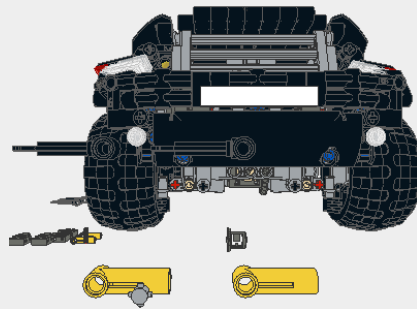

Parts List for SUV.Idr (1376 parts)

Part	Color	Quantity	Description
	72: Dark Bluish Gray	1	Technic Gear 24 Tooth with Single Axle Hole
	0: Black	1	Plate 1 x 6
	71: Light Bluish Gray	4	Technic Pin
	0: Black	2	Technic Brick 1 x 4 with Holes
	0: Black	23	Technic Axle 4
	0: Black	7	Technic Axle 6
	0: Black	5	Technic Axle 8
	0: Black	1	Technic Axle 12
	0: Black	1	Plate 1 x 4
	71: Light Bluish Gray	14	Technic Bush with Two Flanges
	0: Black	1	Technic Axle 10
	71: Light Bluish Gray	1	Technic Gear Rack 1 x 4
	1: Blue	85	Technic Axle Pin