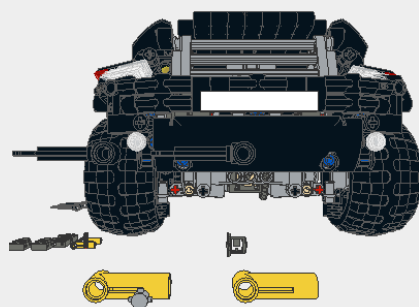

Parts List for SUV.ldr (1376 parts)

Part	Color	Quantity	Description
	4526985 71: Light Bluish Gray	6	Technic Pin Joiner Round
View on Peeron.com	6036892 15: White	1	Technic Gear 24 Tooth Clutch with DkGray Center
View on Peeron.com	8878 Oder 88000 71: Light Bluish Gray	1	Electric Power Functions Rechargeable Battery Box (Complete)
	4566251 0: Black	2	Technic Panel Fairing Smooth #1 (Short)
	4560175 71: Light Bluish Gray	3	Technic Pin Long with Pin Hole
	4560177 72: Dark Bluish Gray	10	Technic Axle 4 with Stop
	4566249 0: Black	2	Technic Panel Fairing Smooth #2 (Short)
	4558692 0: Black	1	Technic Connector Toggle Joint Double with Axle and Pin Holes
View on Peeron.com	4612100 71: Light Bluish Gray	2	Technic Linear Actuator Small Body Assembly
	4610371 0: Black	13	Technic Cross Block 2 x 2 x 2 Bent 90 Split (Pin/Twin Axle)