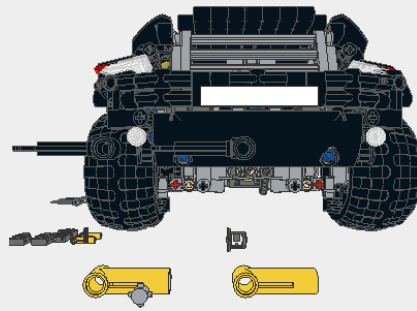

Parts List for SUV.ldr (1376 parts)

Part	Color	Quantity	Description
	71: Light Bluish Gray	11	Technic Cross Block 3 x 2 (Axle/Triple Pin)
	71: Light Bluish Gray	2	Technic Beam 7 x 5 with Open Center 5 x 3
	0: Black	2	Technic Panel Fairing Smooth #4 (Medium)
	0: Black	1	Technic Panel Fairing Smooth #6 (Long)
	0: Black	1	Technic Panel Fairing Smooth #5 (Long)
	0: Black	2	Technic Panel Fairing Smooth #3 (Medium)
	0: Black	14	Technic Cross Block 1 x 2 (Axle/Pin)
	71: Light Bluish Gray	33	Technic Cross Block 1 x 2 (Axle/Pin)
	72: Dark Bluish Gray	2	Technic Cross Block 1 x 2 (Axle/Pin)
	19: Tan	1	Technic Axle Joiner Offset
	4: Red	1	Technic Transmission Driving Ring
	0: Black	2	Technic Brick 1 x 1 with Hole