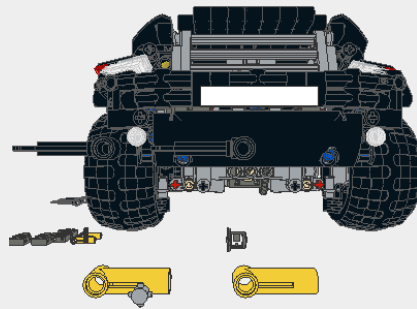

Parts List for SUV.ldr (1376 parts)

Part	Color	Quantity	Description
	72: Dark Bluish Gray	3	Technic Gear 16 Tooth with Clutch
	0: Black	6	Technic Connector (Axle) with Axle 1.5
	1: Blue	138	Technic Pin Long with Friction and Slot
	0: Black	2	Technic Steering Arm 3H with Towball Sockets
	28: Dark Tan	7	Technic Axle 3 with Stud
	19: Tan	7	Technic Gear 12 Tooth Bevel
	0: Black	10	Technic Pin Towball with Friction
	0: Black	4	Technic Beam 4 x 6 Liftarm Bent 53.13
	71: Light Bluish Gray	17	Technic Beam 3 x 0.5 Liftarm
	14: Yellow	1	Tile 1 x 6
	15: White	1	Tile 1 x 6
	4: Red	1	Technic Transmission Changeover Catch
	0: Black	5	Technic Pin Joiner Round