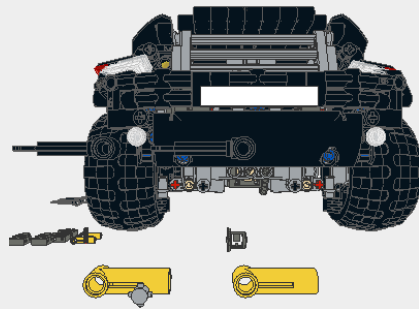

Parts List for SUV.ldr (1376 parts)

Part	Color	Quantity	Description
	72: Dark Bluish Gray	7	Technic Beam 15
	0: Black	2	Technic Cross Block 2 x 2 (Axle/Twin Pin)
	71: Light Bluish Gray	5	Technic Cross Block 2 x 2 (Axle/Twin Pin)
	0: Black	21	Technic Beam 5
	71: Light Bluish Gray	1	Technic Beam 5
	72: Dark Bluish Gray	2	Technic Beam 5
	0: Black	6	Technic Beam 4 x 4 Liftarm Bent 53.13
	0: Black	10	Technic Beam 4 x 0.5 Liftarm
	71: Light Bluish Gray	4	Technic Wheel Spindle Axle Driver
	0: Black	12	Technic Beam 3
	4: Red	4	Technic Beam 3
	71: Light Bluish Gray	3	Technic Beam 3