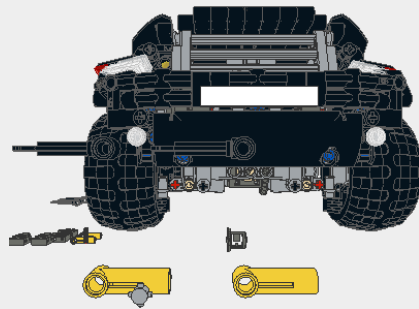

Parts List for SUV.Idr (1376 parts)

Part	Color	Quantity	Description
	71: Light Bluish Gray	10	Technic Beam 2 x 0.5 Liftarm
	71: Light Bluish Gray	1	Technic Cross Block 2 x 2 Split (Axle/Twin Pin)
	71: Light Bluish Gray	4	Wheel Rim 26 x 43 with 6 Spokes and 3 Pegholes
	0: Black	8	Technic Cross Block 1 x 3 (Axle/Pin/Pin)
	71: Light Bluish Gray	7	Technic Cross Block 1 x 3 (Axle/Pin/Pin)
	14: Yellow	4	~Technic Shock Absorber 6.5L Cylinder
	71: Light Bluish Gray	7	Technic Pin 1/2
	0: Black	11	Technic Beam 2
	71: Light Bluish Gray	10	Technic Axle 7
	71: Light Bluish Gray	2	Technic Cross Block 2 x 2 Bent 90 (Pin/Pin/Pin)
	71: Light Bluish Gray	33	Technic Axle 3