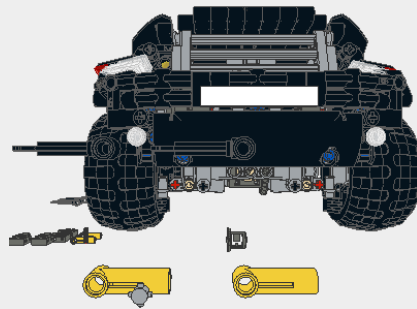

Parts List for SUV.ldr (1376 parts)

Part	Color	Quantity	Description
	Gray 0: Black	16	Technic Beam 2 Liftarm
	71: Light Bluish Gray	17	Technic Beam 2 Liftarm
	0: Black	4	Technic Beam 3 x 3 T-shaped
	71: Light Bluish Gray	4	Technic Axle 9
	Nicht bestellen 14: Yellow	4	Zeigt Position Licht einbau
	0: Black	4	Tyre 34/ 37 x 43 Off Road
View on Peeron.com	71: Light Bluish Gray	6	Technic Universal Joint 3L (Complete)
View on Peeron.com	71: Light Bluish Gray	1	Electric Power Functions Pole Reverser / Polarity Switch
	0: Black	2	Technic Panel Smooth 11 x 2 x 3
	72: Dark Bluish Gray	2	Technic Differential with One Gear 28 Tooth Bevel
	0: Black	1	Technic Cross Block 3 x 2 (Axle/Triple Pin)