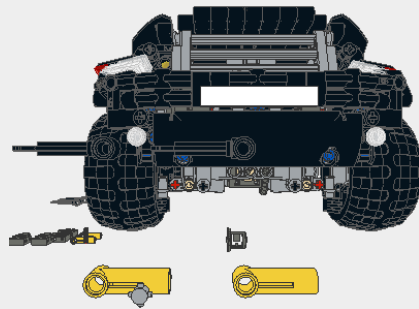

Parts List for SUV.Idr (1376 parts)

Part	Color	Quantity	Description
	0: Black	1	Plate 2 x 6
	71: Light Bluish Gray	2	Technic Gear 16 Tooth
	0: Black	8	Technic Beam 9
	71: Light Bluish Gray	2	Technic Beam 9
	72: Dark Bluish Gray	1	Technic Beam 9
	47: Trans Clear	10	Plate 1 x 1 Round
	47: Trans Red	4	Plate 1 x 1 Round
	0: Black	2	Technic Beam 13
	72: Dark Bluish Gray	1	Technic Beam 13
	0: Black	2	Technic Tooth 1 x 3 with Axlehole
	36: Trans Red	4	Technic Tooth 1 x 3 with Axlehole
	0: Black	2	Technic Beam 2 x 0.5 Liftarm